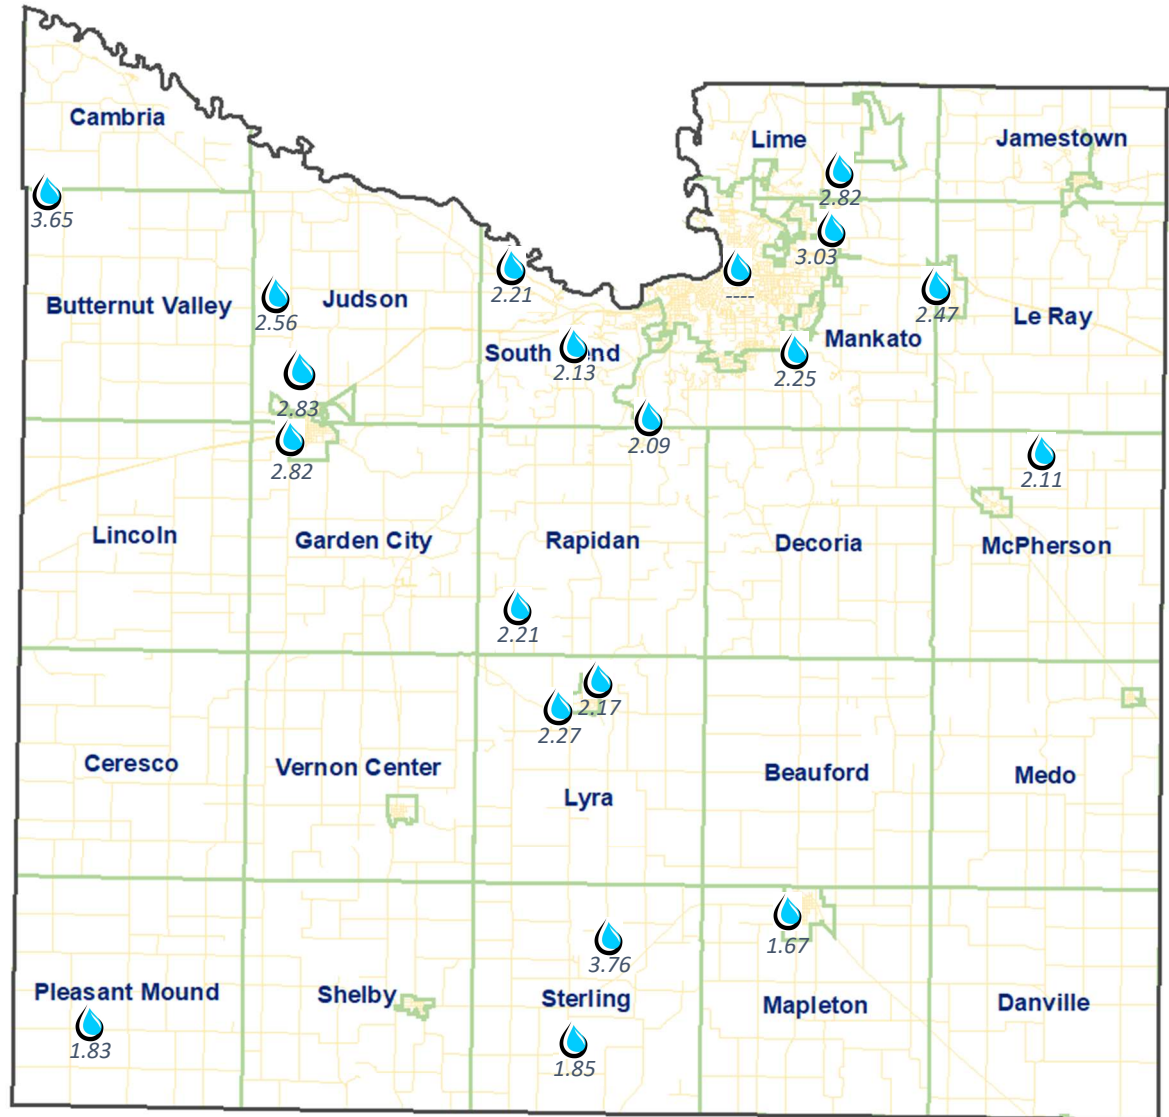

Blue Earth County Rain Gauge Network

September 2023 Report

Legend

-  Reading Site
-  County Boundary
-  Township Boundary
-  Highways

Monthly Averages of Participants

- April – 2.16 inches
- May – 6.56 inches
- June – 1.91 inches
- July – 1.78 inches
- August – 4.12 inches
- September – 2.46 inches
- October –
- **Total Season Average –**

**denotes missing information*