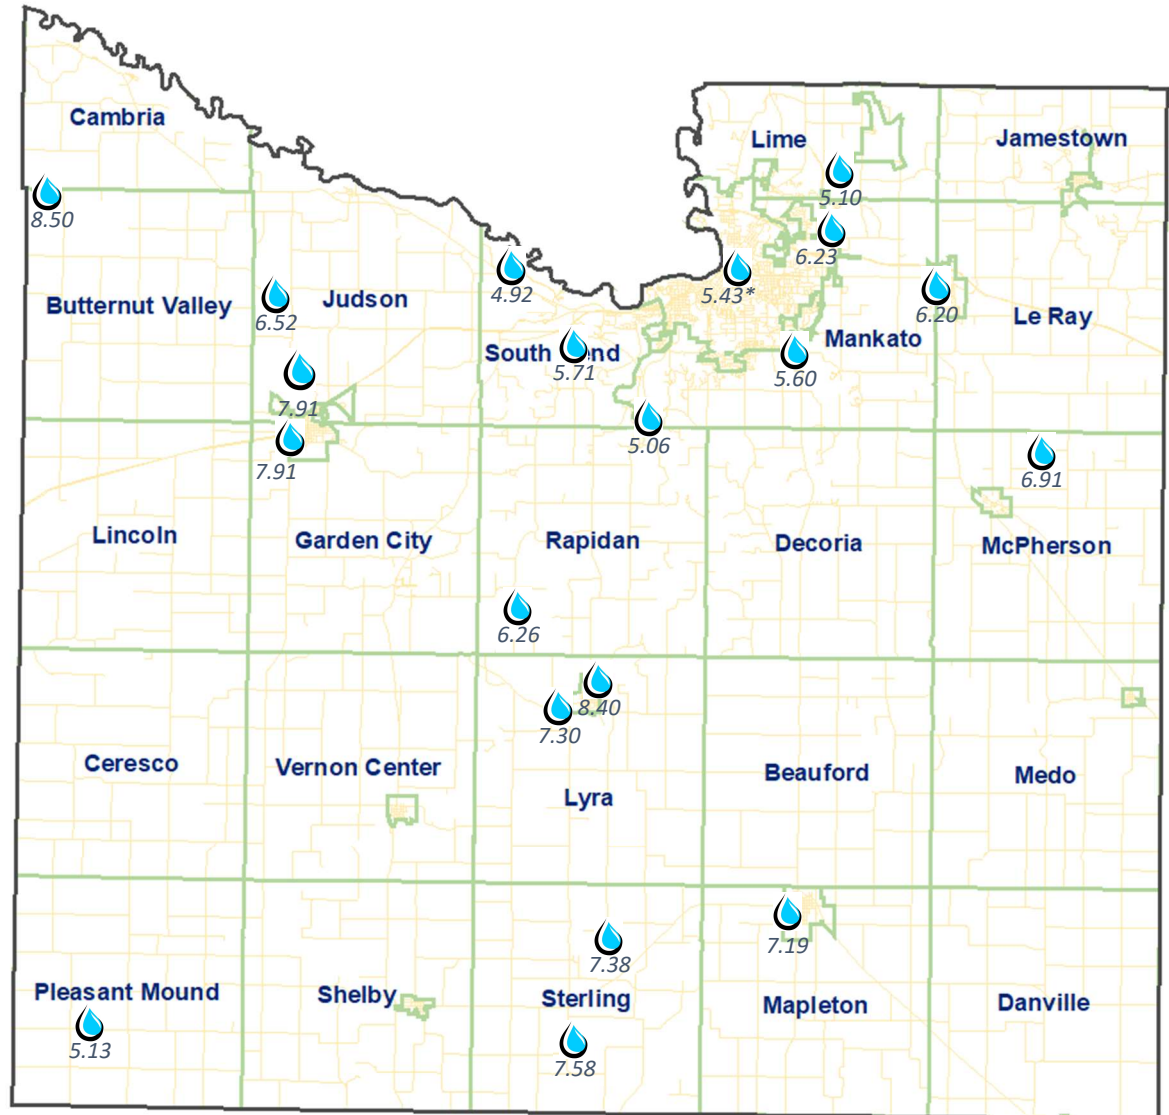

Blue Earth County Rain Gauge Network

May 2023 Report

Legend

- Reading Site
- County Boundary
- Township Boundary
- Highways

Monthly Averages of Participants

- April – 2.16 inches
- May – 6.56 inches
- June –
- July –
- August –
- September –
- October –
- **Total Season Average –**

*denotes missing information