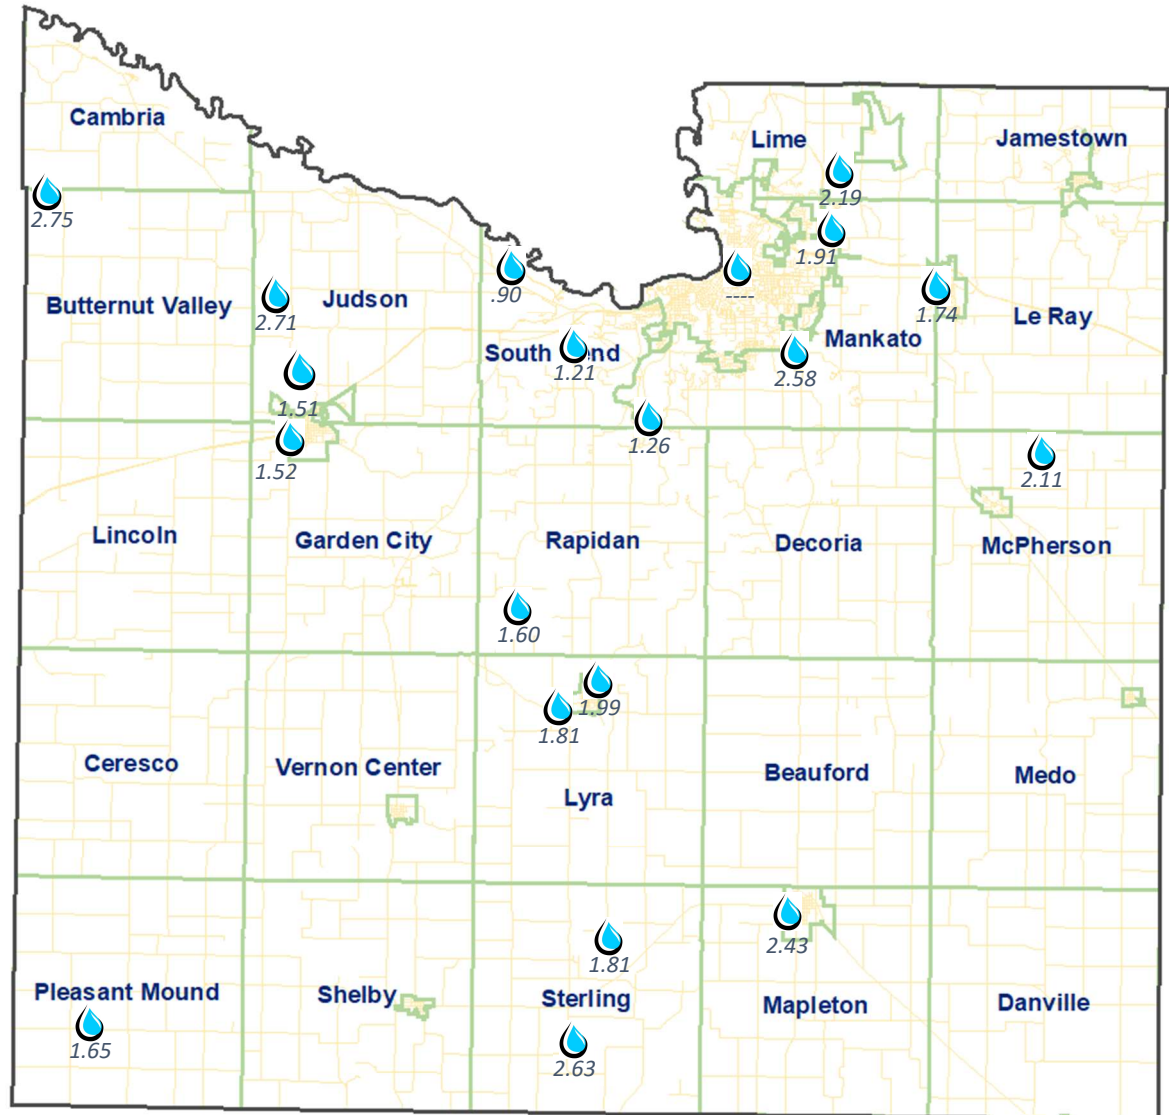

Blue Earth County Rain Gauge Network

June 2023 Report

Legend

- Reading Site
- County Boundary
- Township Boundary
- Highways

Monthly Averages of Participants

- April – 2.16 inches
- May – 6.56 inches
- June – 1.91 inches
- July –
- August –
- September –
- October –
- **Total Season Average –**

*denotes missing information