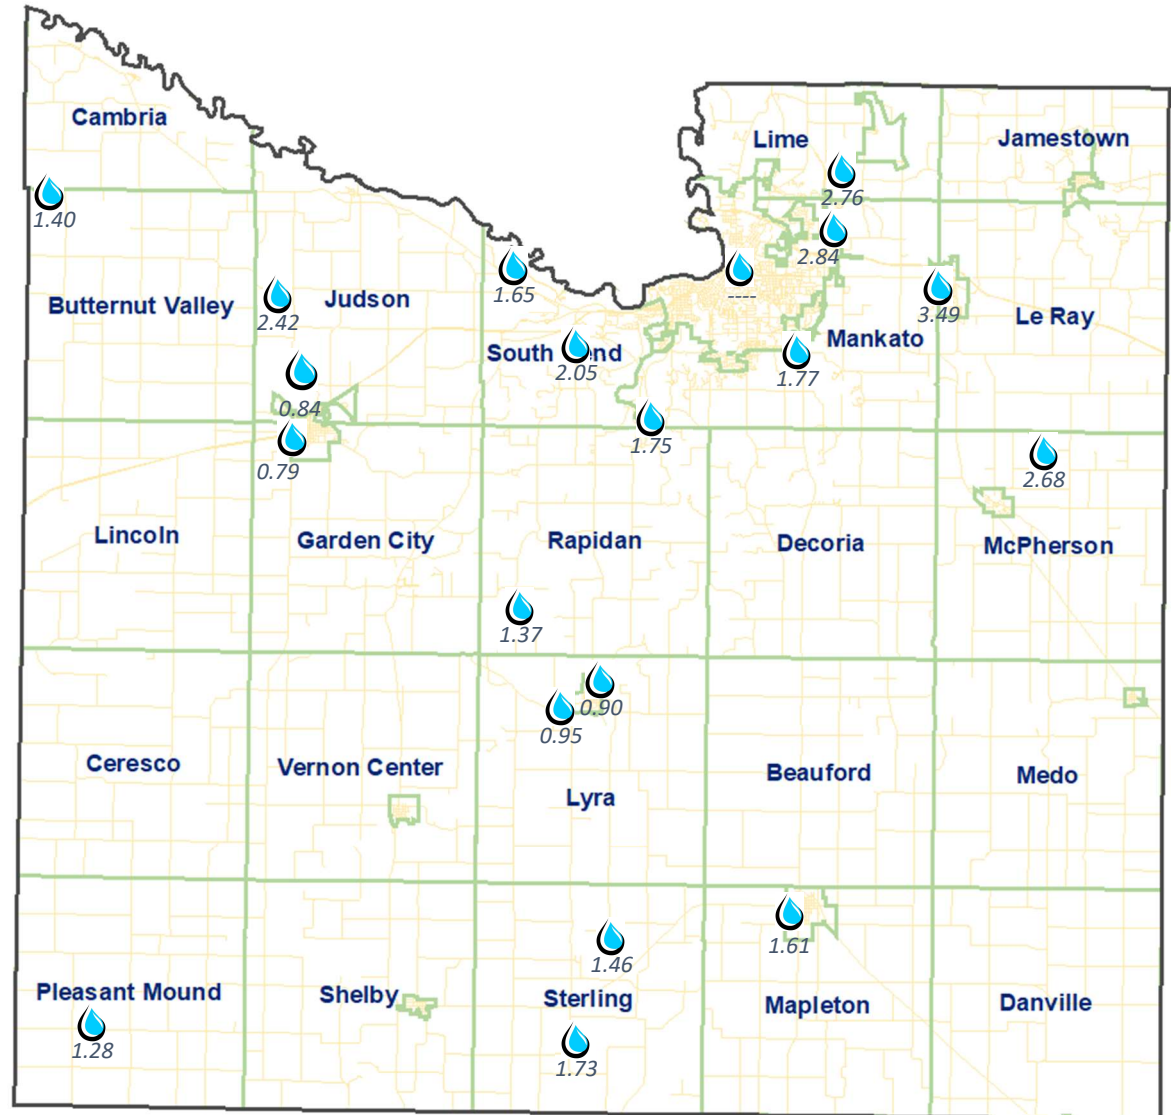

Blue Earth County Rain Gauge Network

July 2023 Report

Legend

-  Reading Site
-  County Boundary
-  Township Boundary
-  Highways

Monthly Averages of Participants

- April – 2.16 inches
- May – 6.56 inches
- June – 1.91 inches
- July – 1.78 inches
- August –
- September –
- October –
- **Total Season Average –**

**denotes missing information*