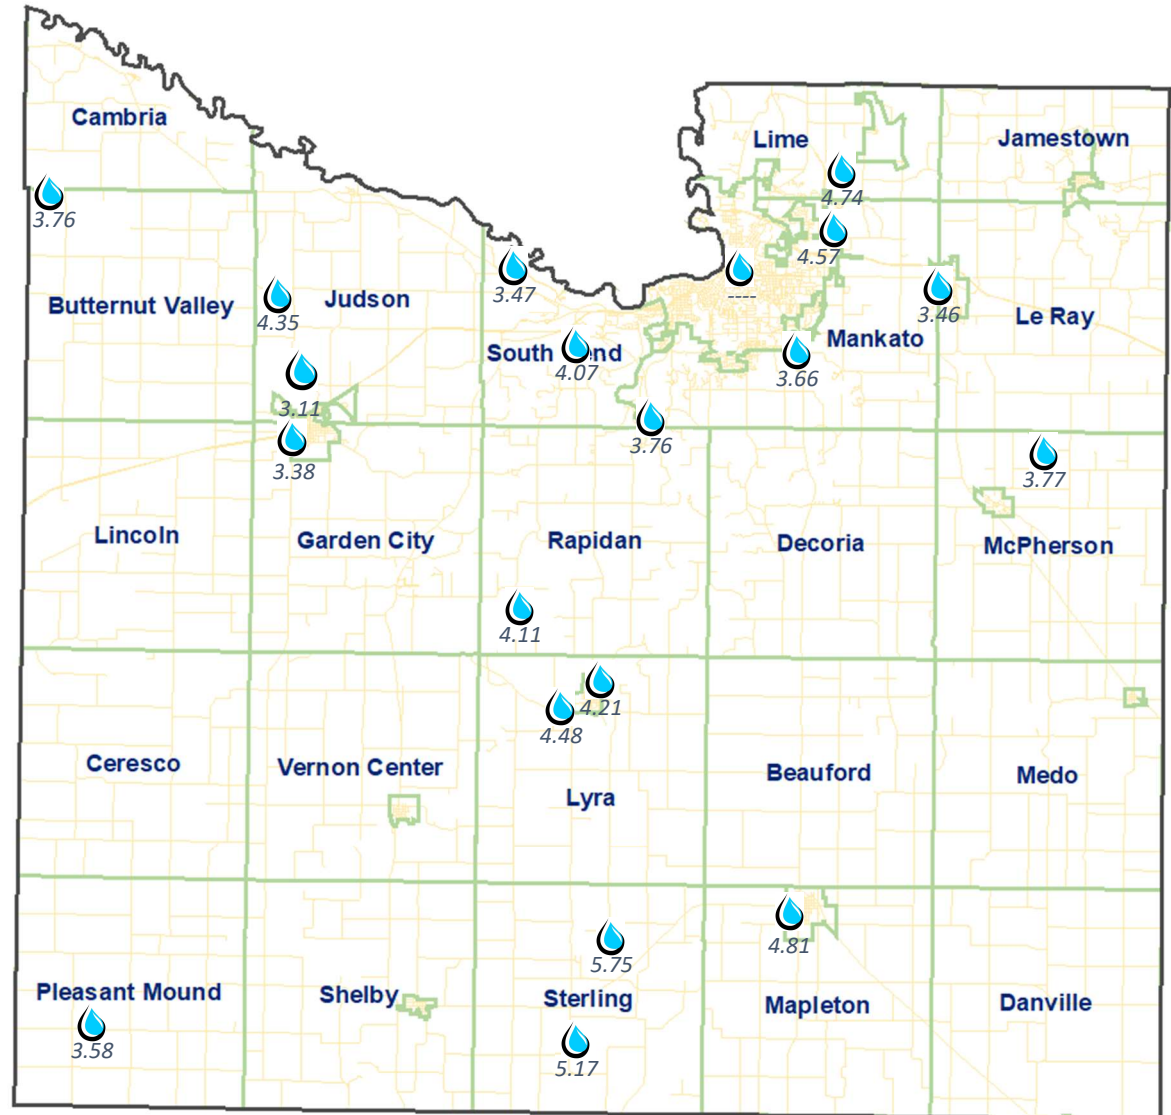

Blue Earth County Rain Gauge Network

August 2023 Report

Legend

-  Reading Site
-  County Boundary
-  Township Boundary
-  Highways

Monthly Averages of Participants

- April – 2.16 inches
- May – 6.56 inches
- June – 1.91 inches
- July – 1.78 inches
- August – 4.12 inches
- September –
- October –
- **Total Season Average –**

**denotes missing information*