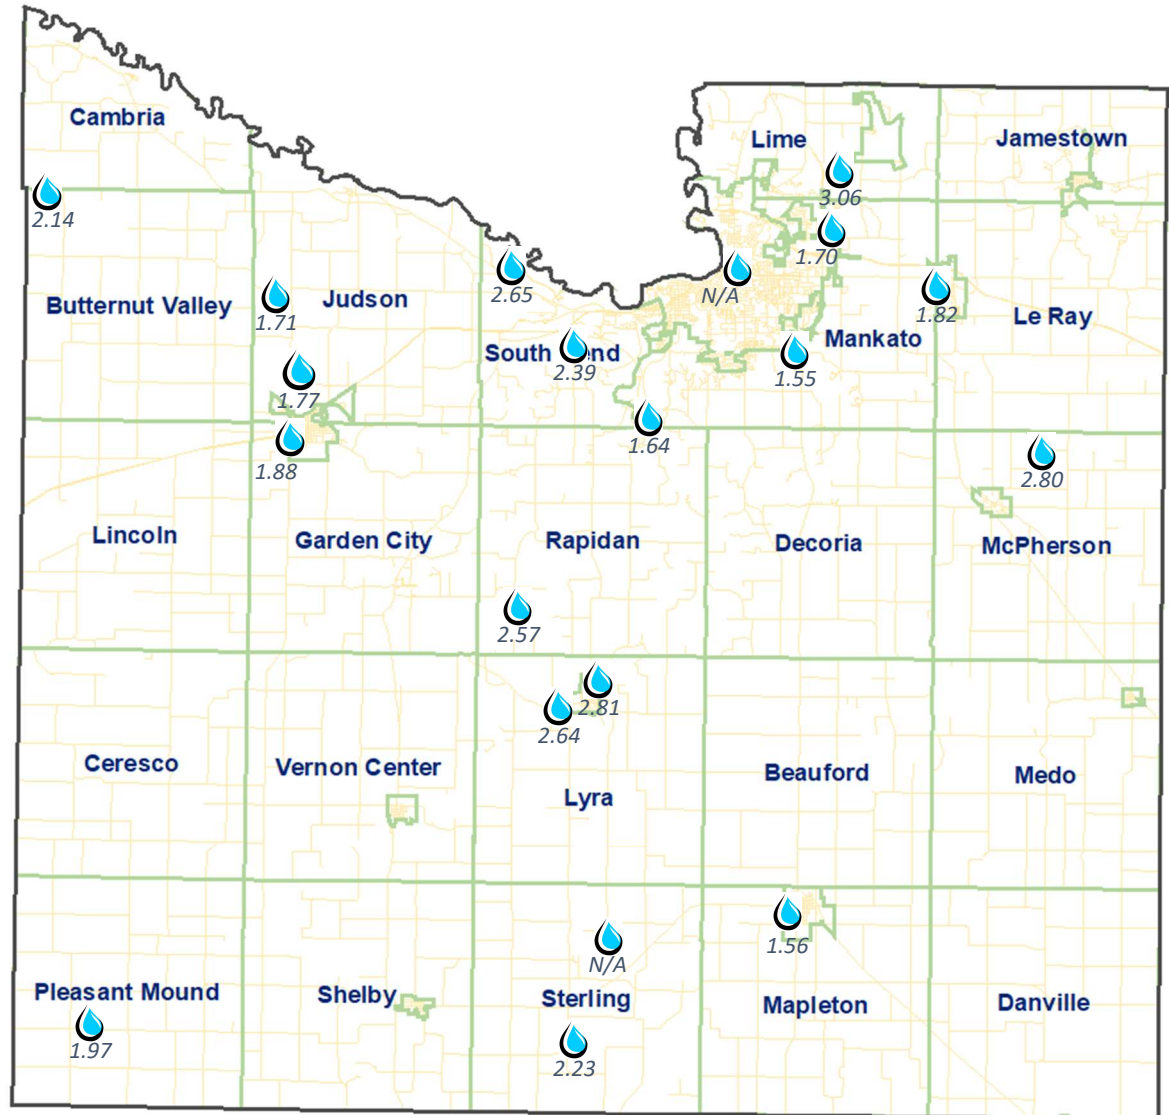

Blue Earth County Rain Gauge Network

April 2023 Report

Legend

-  Reading Site
-  County Boundary
-  Township Boundary
-  Highways

Monthly Averages of Participants

- April – 2.16 inches
- May –
- June –
- July –
- August –
- September –
- October –
- **Total Season Average –**

**denotes missing information*