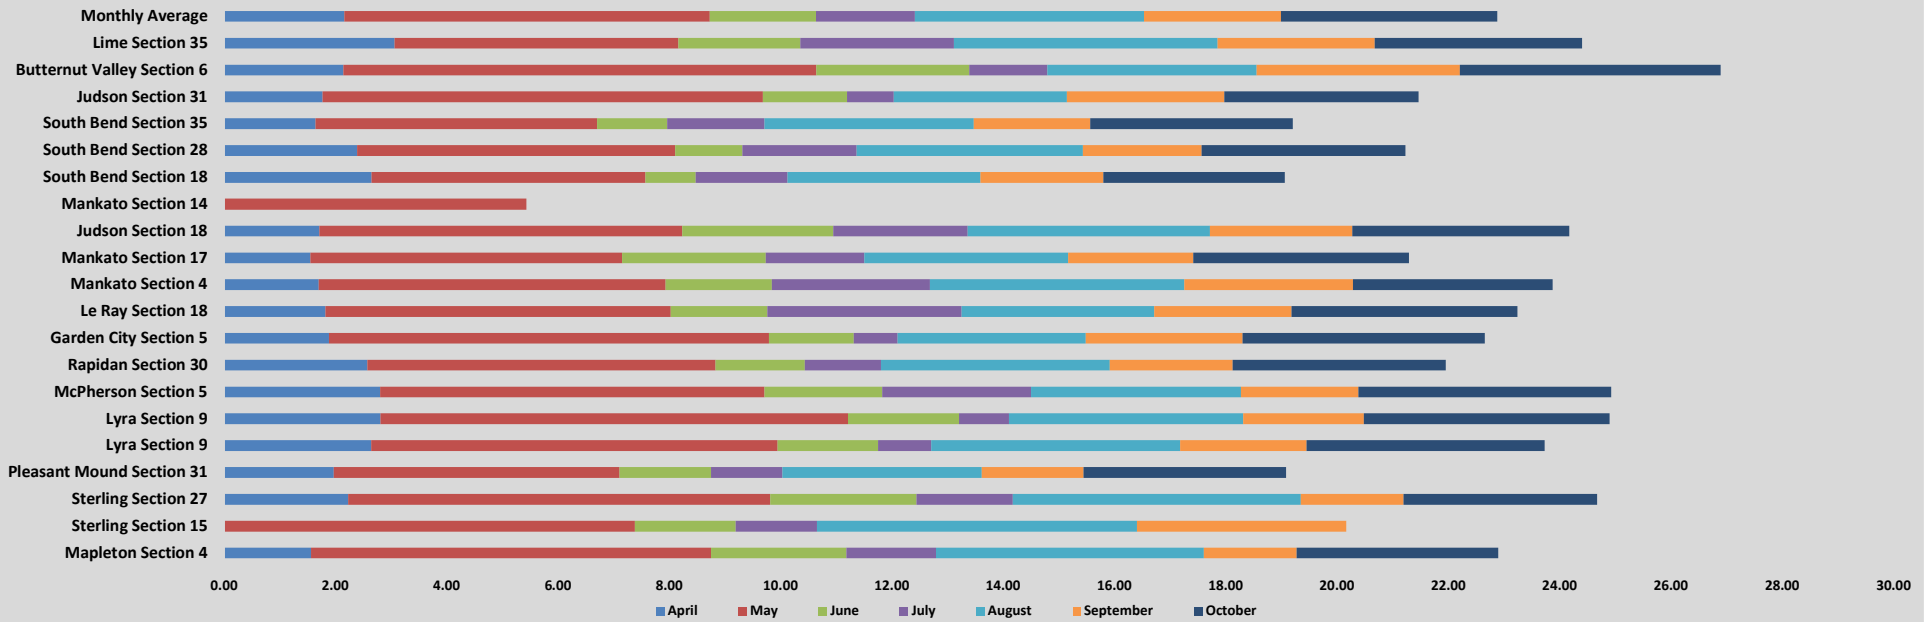

Season Totals

Monthly Average Totals