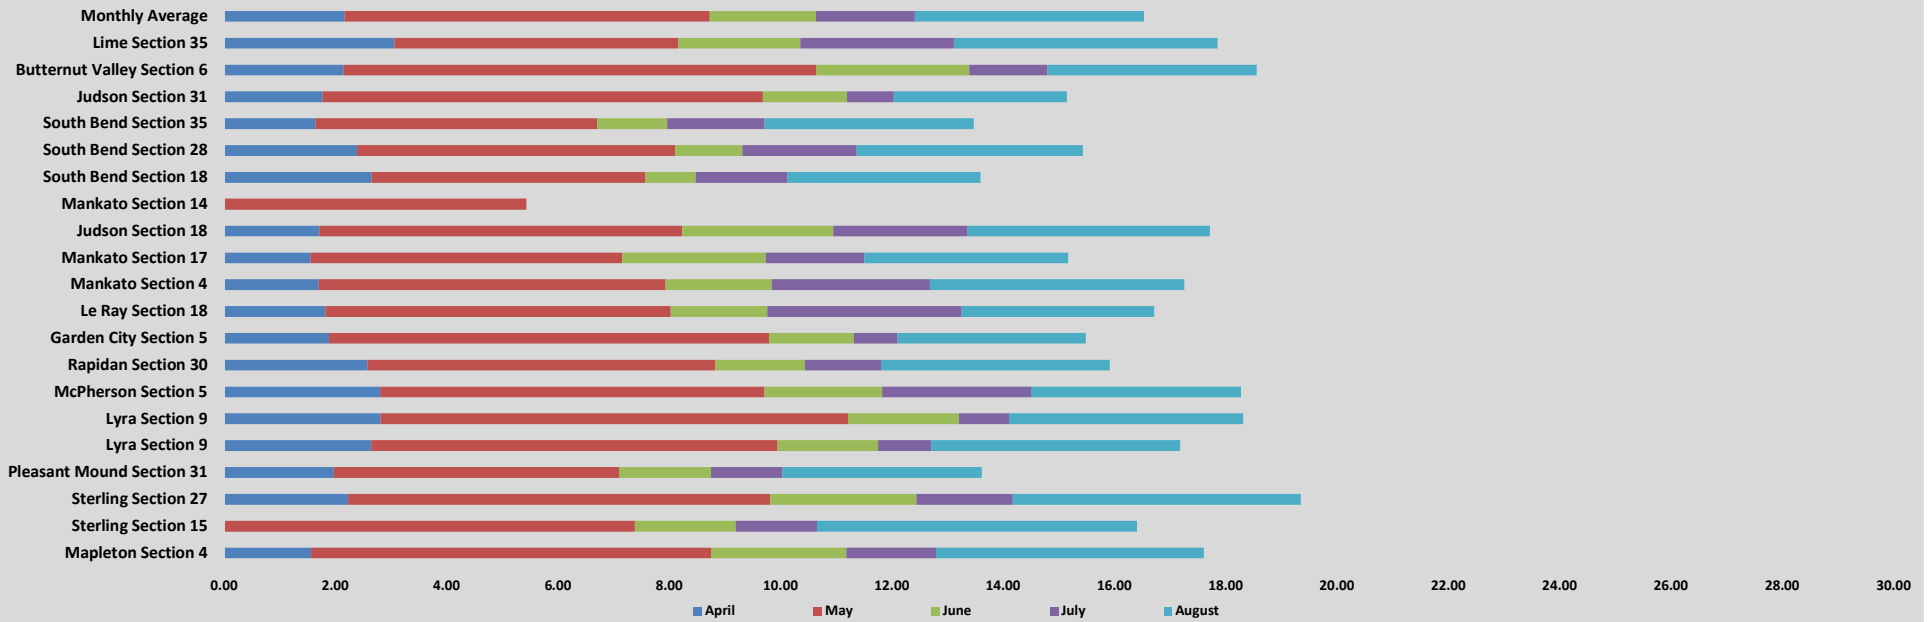

Season Totals

Monthly Average Totals