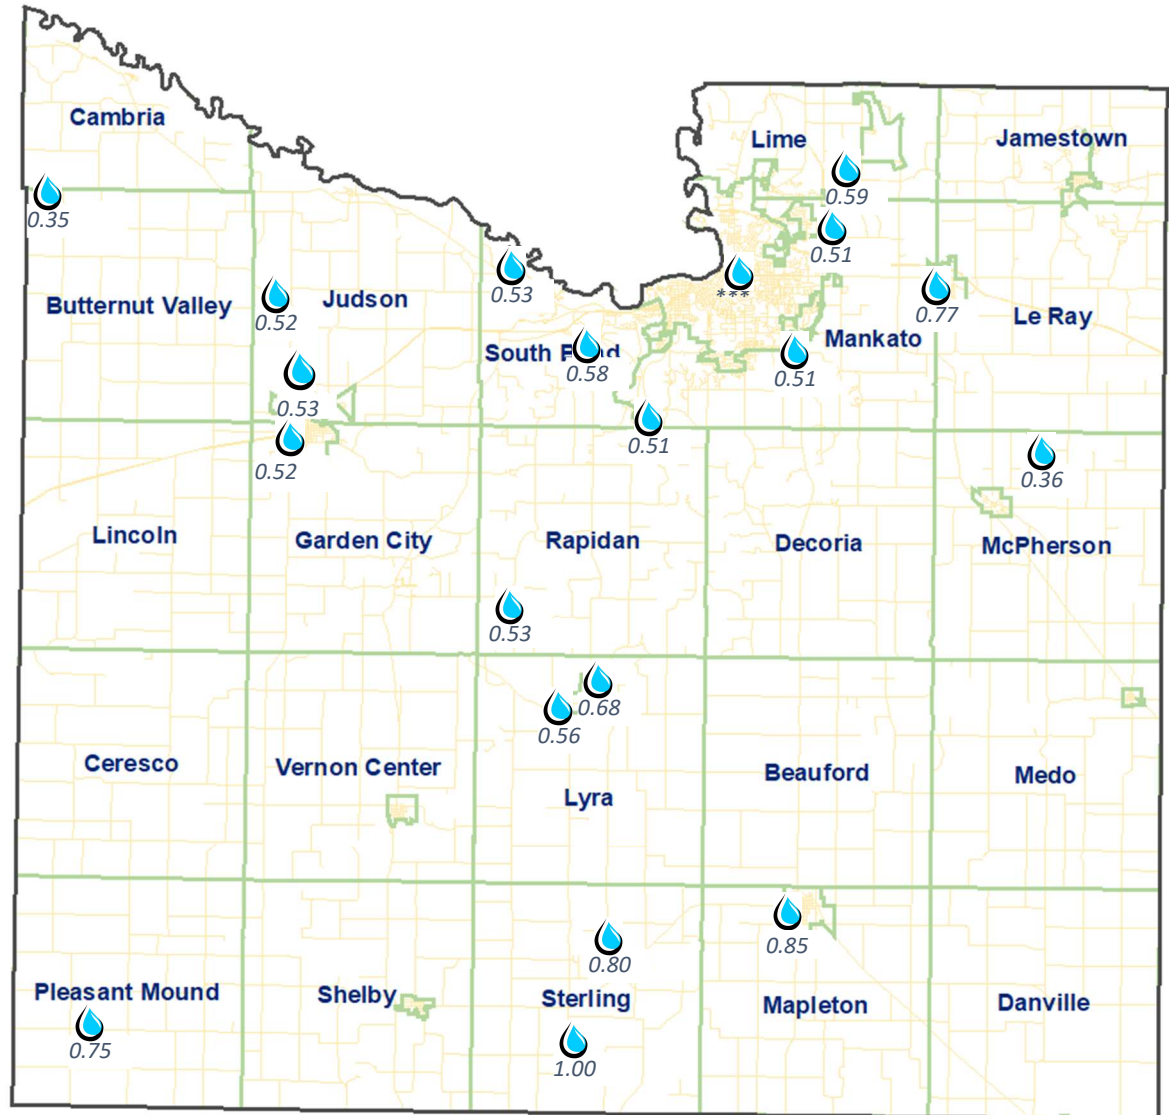

Blue Earth County Rain Gauge Network

September 2022

Legend

-  Reading Site
-  County Boundary
-  Township Boundary
-  Highways

2022 Overall Monthly Averages of Participants

- April – 3.58 inches
- May – 3.49 inches
- June – 1.92 inches
- July – 3.22 inches
- August – 4.67 inches
- September – .60 inches