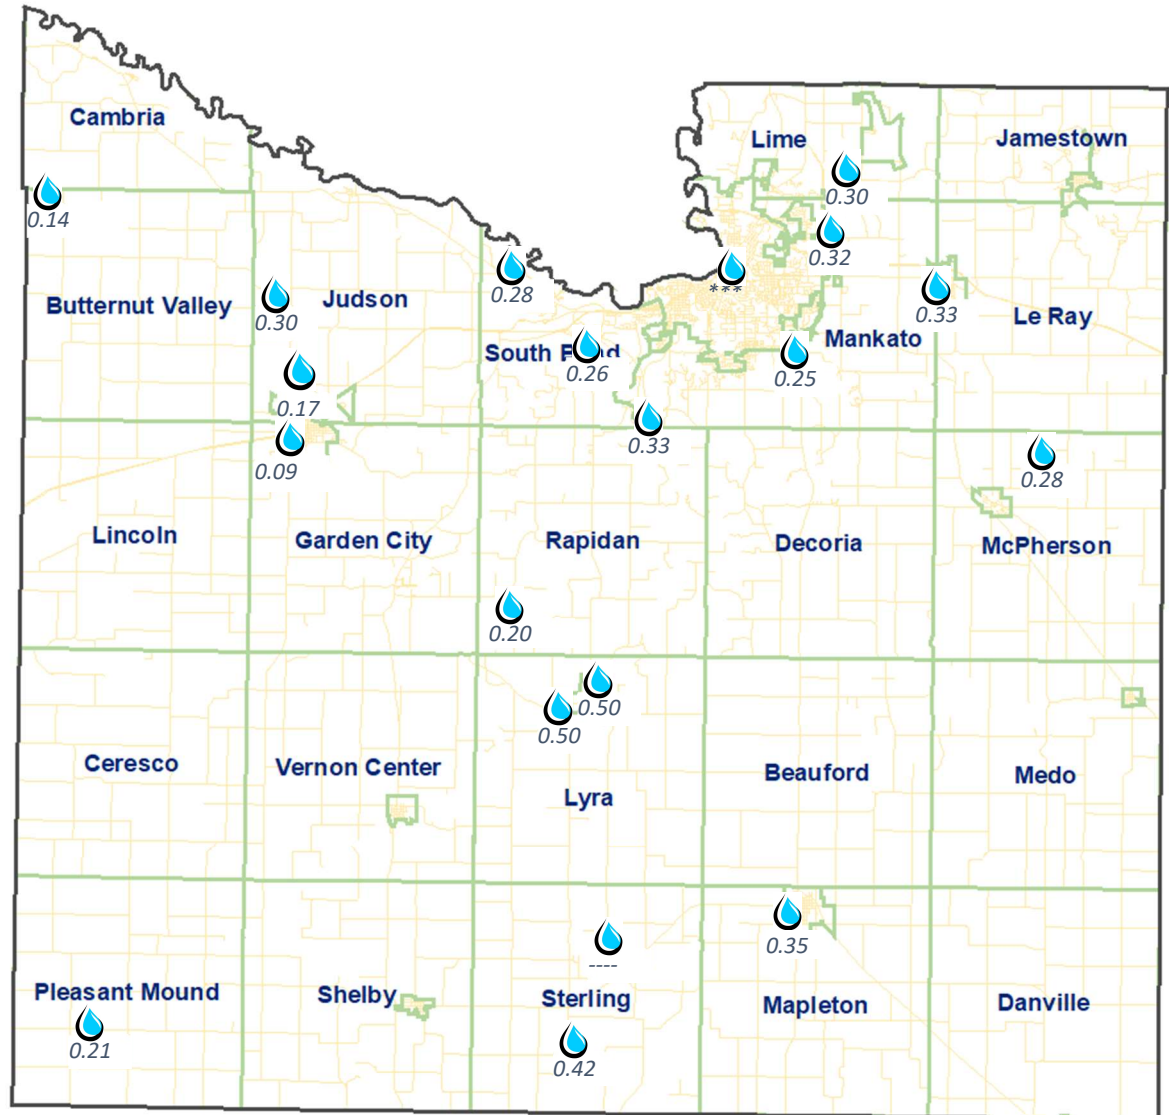

Blue Earth County Rain Gauge Network

October 2022

Legend

- Reading Site
- County Boundary
- Township Boundary
- Highways

2022 Overall Monthly Averages of Participants

- April – 3.58 inches
- May – 3.49 inches
- June – 1.92 inches
- July – 3.22 inches
- August – 4.67 inches
- September – 0.60 inches
- October – 0.29 inches

*denotes missing information