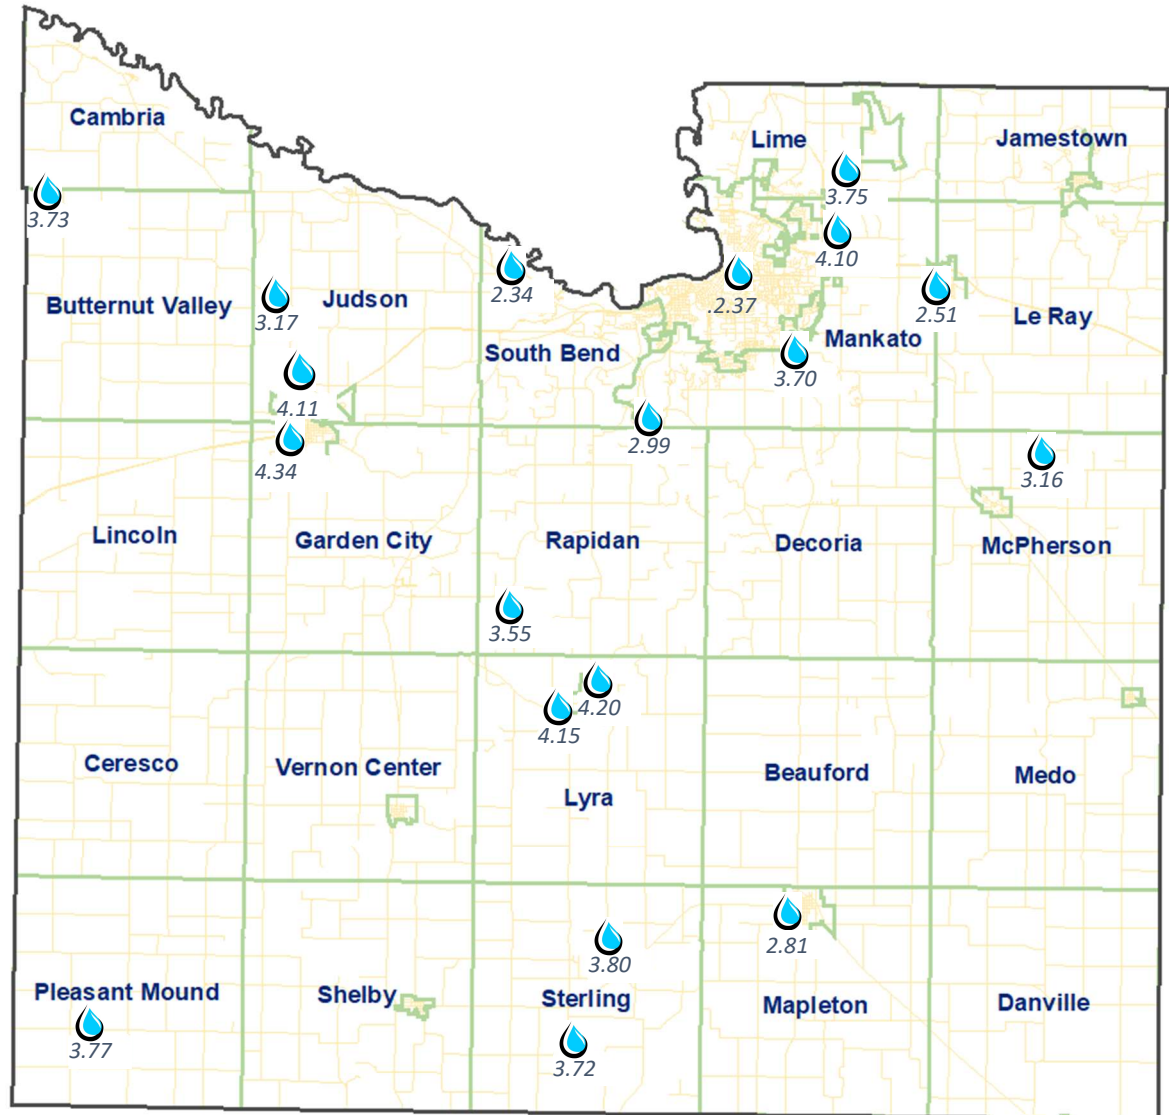

Blue Earth County Rain Gauge Network

May 2022

Legend

- Reading Site
- County Boundary
- Township Boundary
- Highways

2022 Overall Monthly Averages of Participants

- April – 3.58 inches
- May – 3.49 inches

*denotes missing information