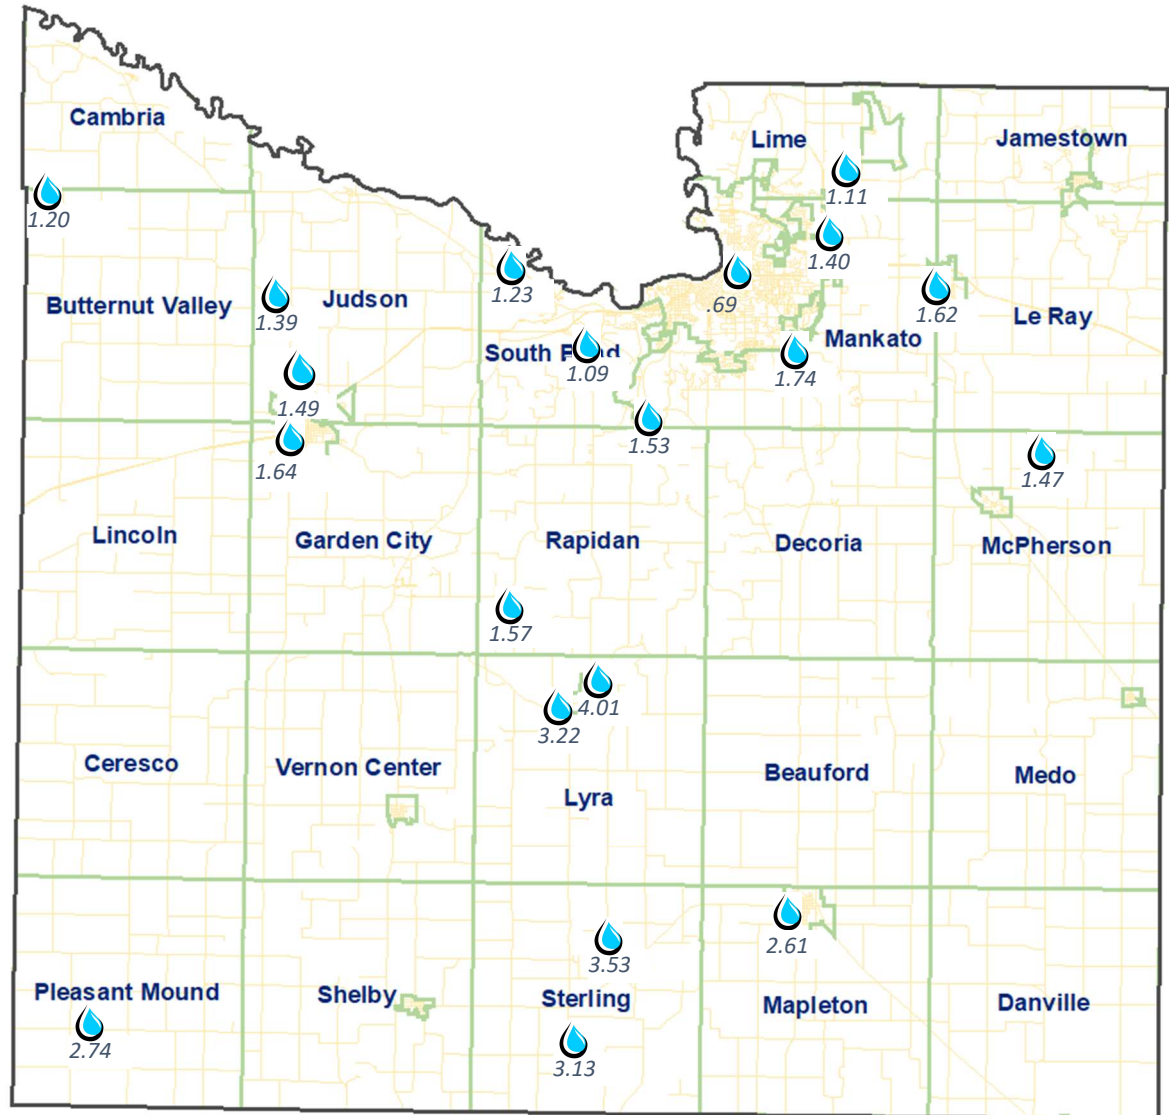

Blue Earth County Rain Gauge Network

June 2022

Legend

- Reading Site
- County Boundary
- Township Boundary
- Highways

2022 Overall Monthly Averages of Participants

- April – 3.58 inches
- May – 3.49 inches
- June – 1.92 inches

*denotes missing information