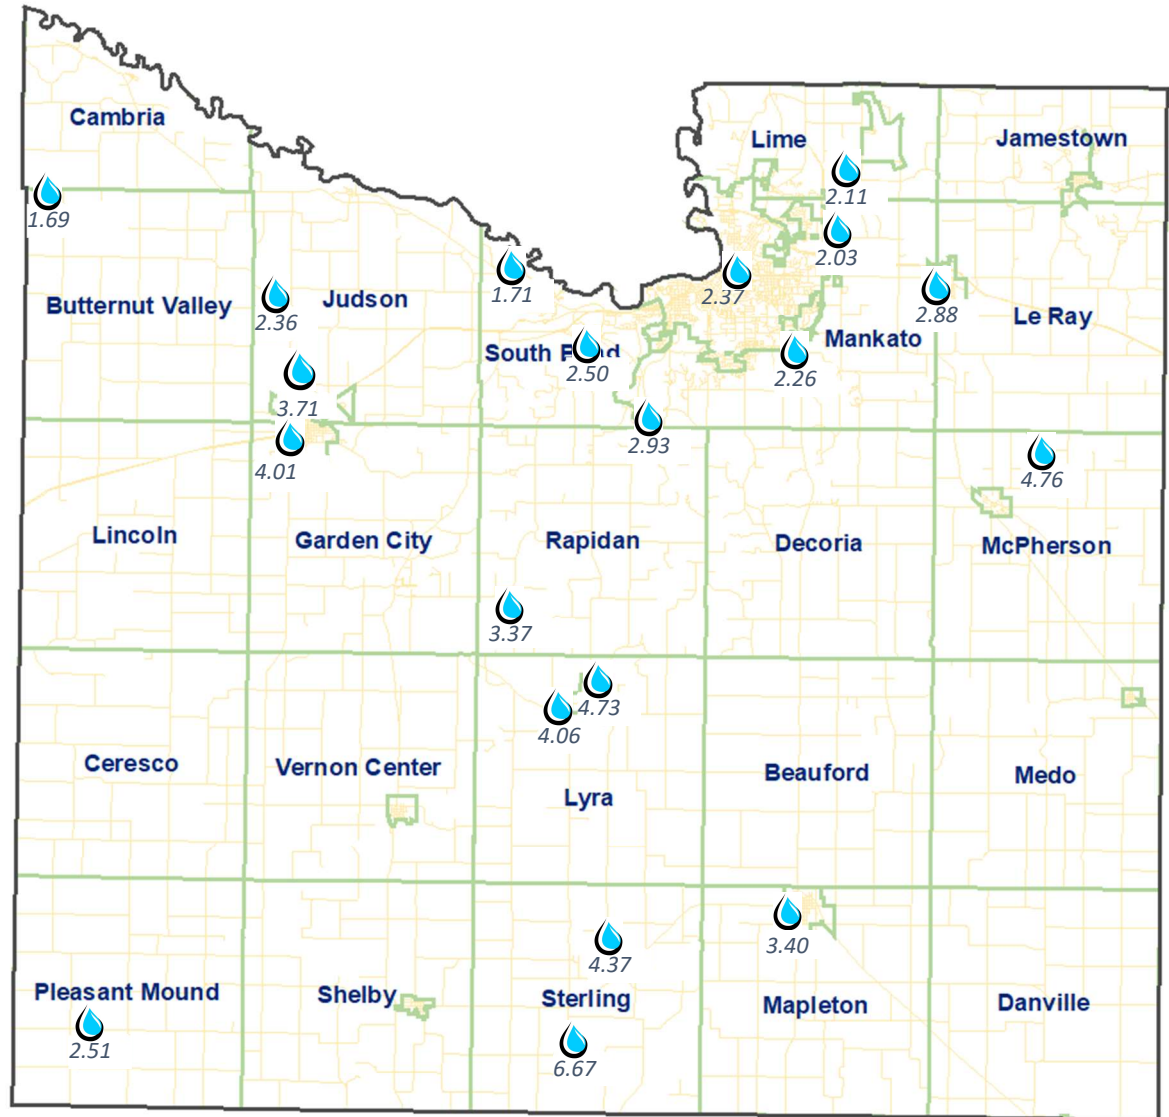

# Blue Earth County Rain Gauge Network

## July 2022

### Legend

-  Reading Site
-  County Boundary
-  Township Boundary
-  Highways

### 2022 Overall Monthly Averages of Participants

- April – 3.58 inches
- May – 3.49 inches
- June – 1.92 inches
- July – 3.22 inches

*\*denotes missing information*