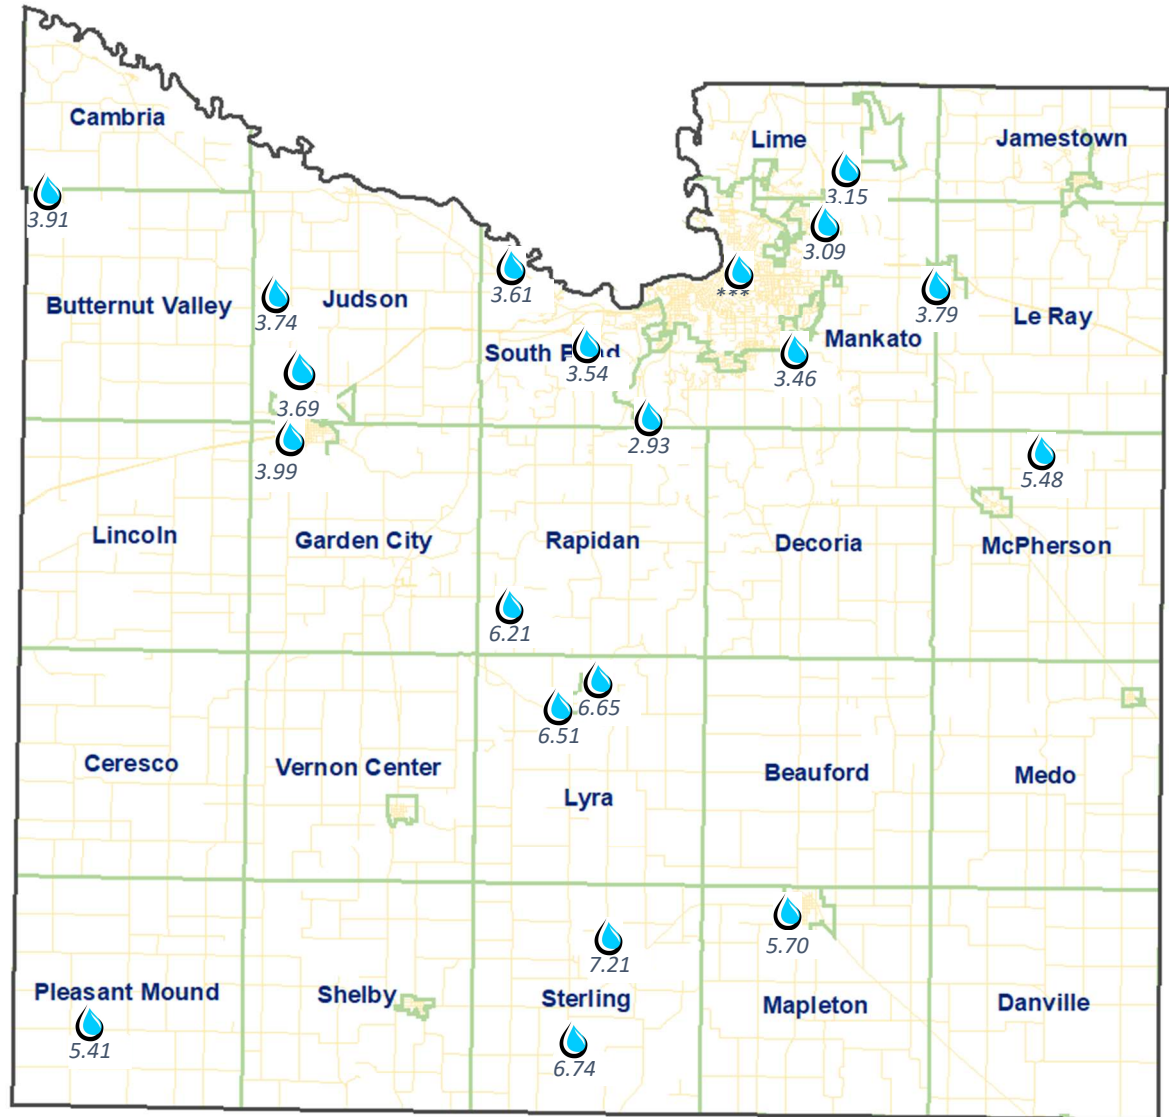

Blue Earth County Rain Gauge Network

August 2022

Legend

-  Reading Site
-  County Boundary
-  Township Boundary
-  Highways

2022 Overall Monthly Averages of Participants

- April – 3.58 inches
- May – 3.49 inches
- June – 1.92 inches
- July – 3.22 inches
- August – 4.67 inches

**denotes missing information*