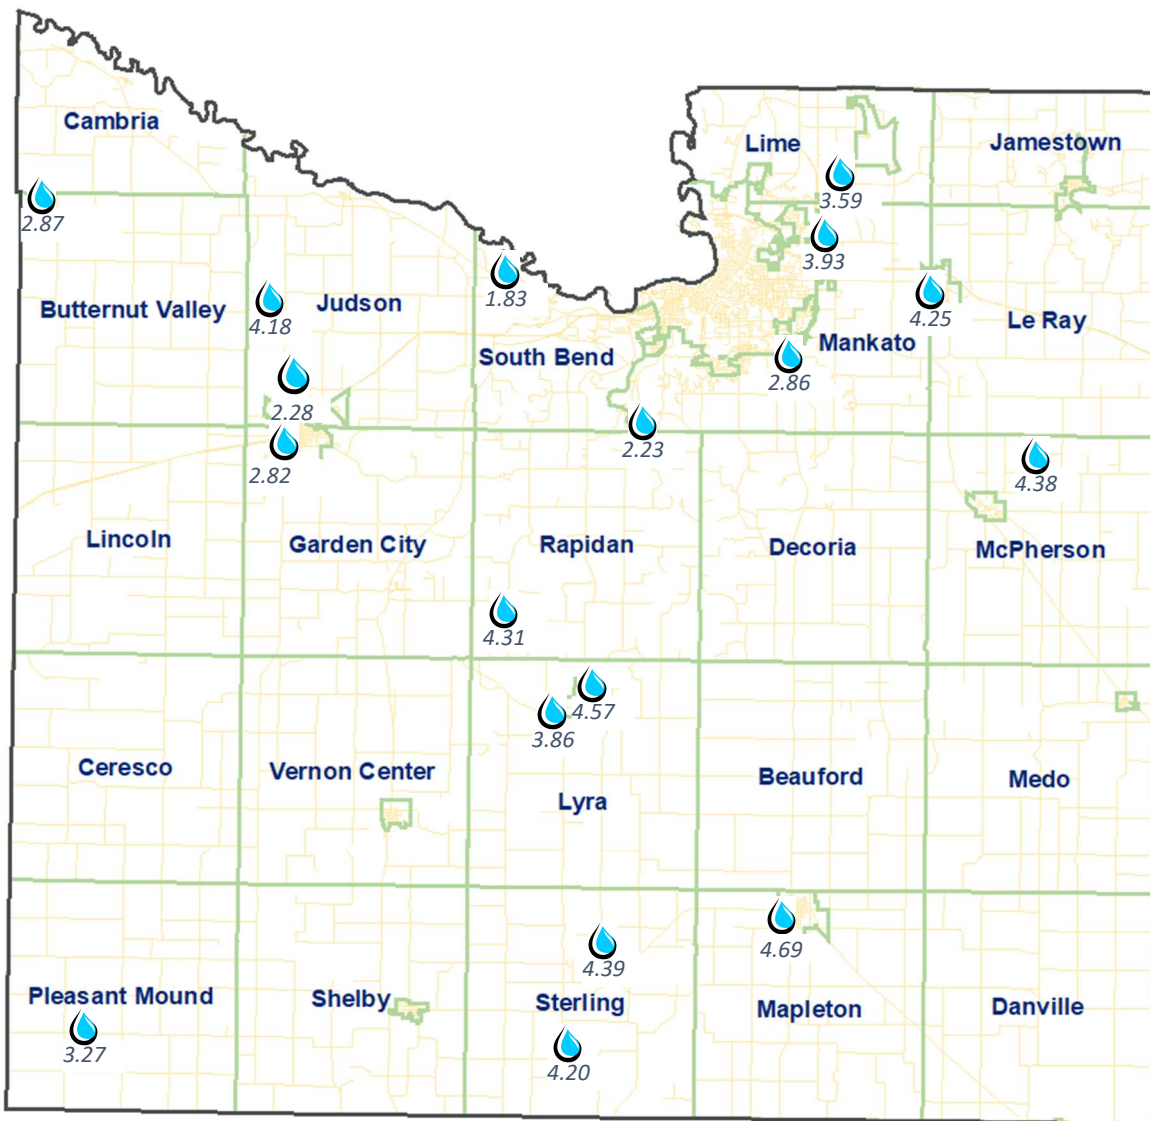

Blue Earth County Rain Gauge Network

April 2022

Legend

-  Reading Site
-  County Boundary
-  Township Boundary
-  Highways

2022 Overall Monthly Averages of Participants

- April – 3.58 inches

**denotes missing information*