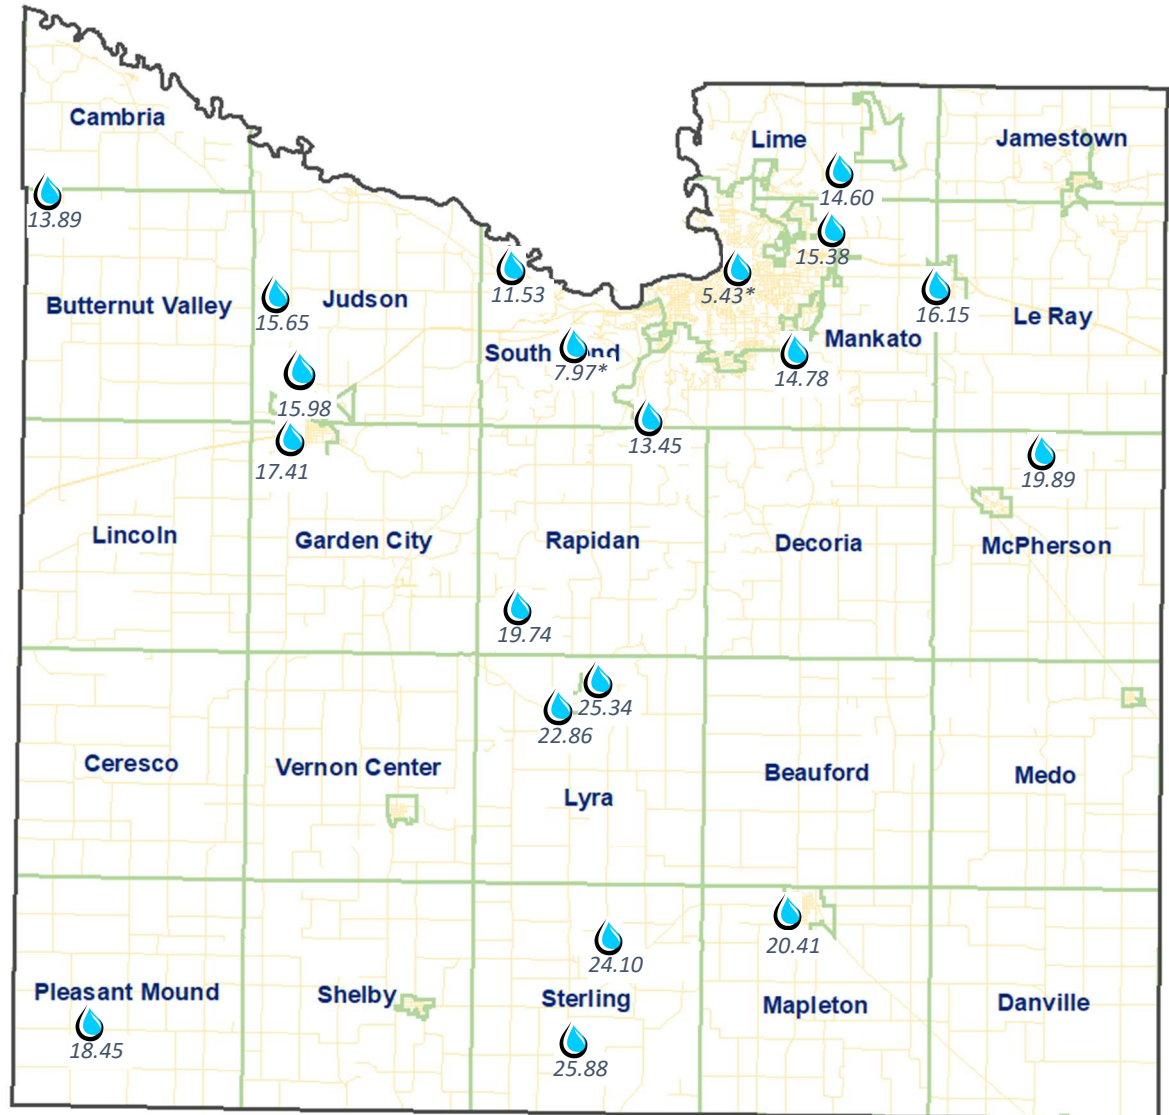

Blue Earth County Rain Gauge Network

2022 Season Total Report

Legend

-  Reading Site
-  County Boundary
-  Township Boundary
-  Highways

2022 Overall Monthly Averages of Participants

- April – 3.58 inches
- May – 3.49 inches
- June – 1.92 inches
- July – 3.22 inches
- August – 4.67 inches
- September – 0.60 inches
- October – 0.29 inches
- **Total Season Average – 16.15 inches**

*denotes missing information