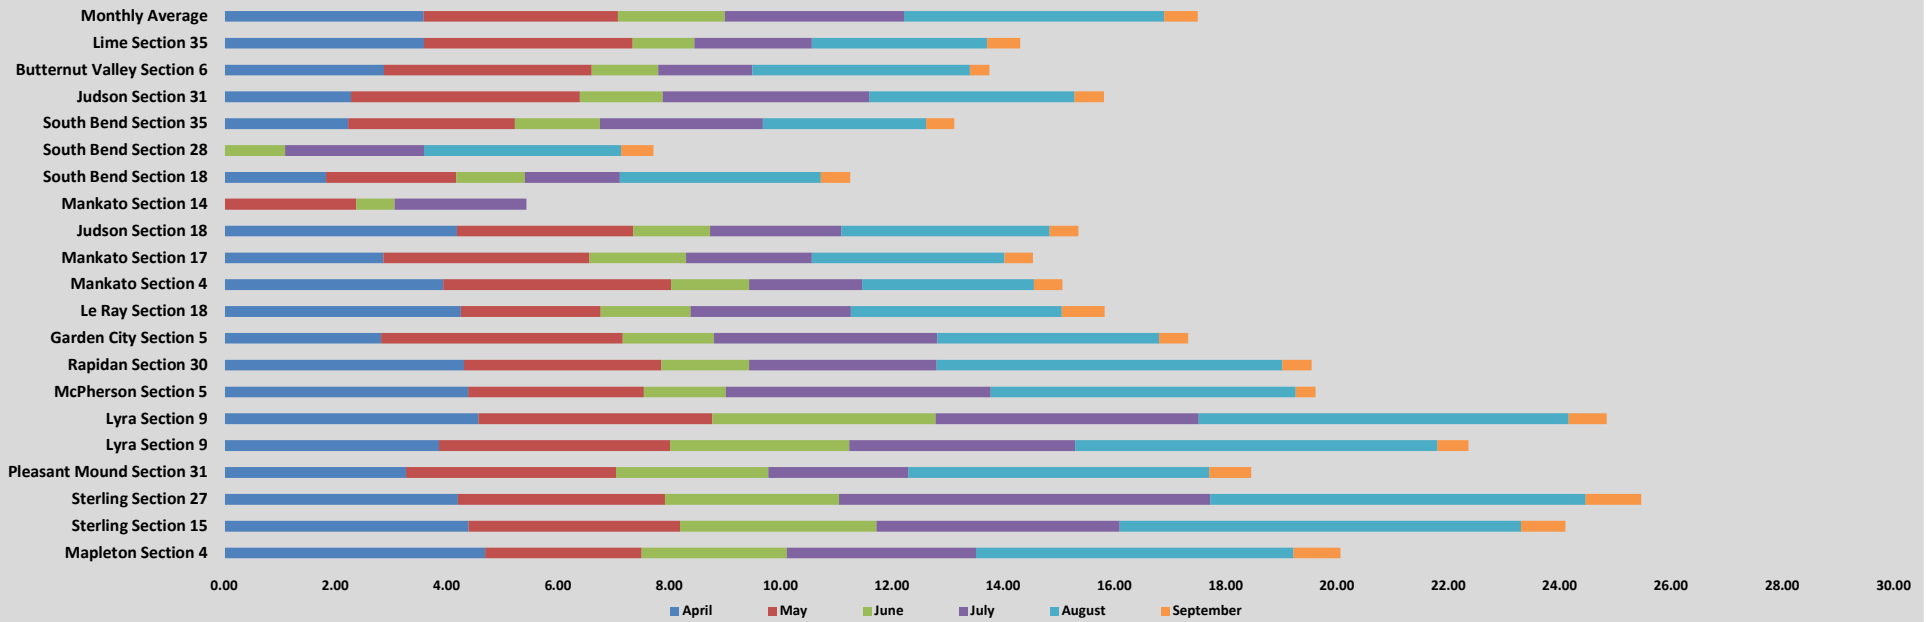

Season Totals

Monthly Average Totals