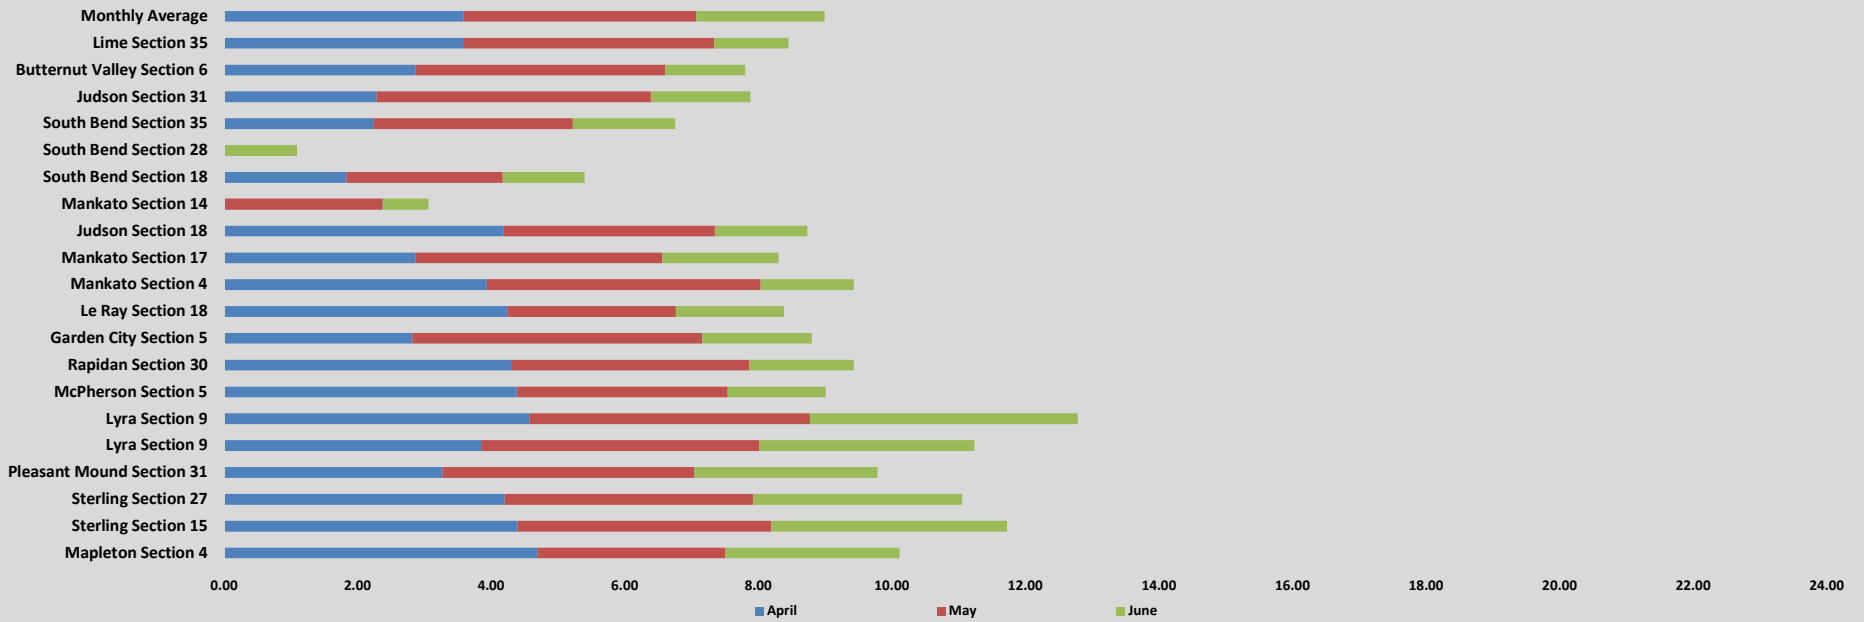

Season Totals

Monthly Average Totals