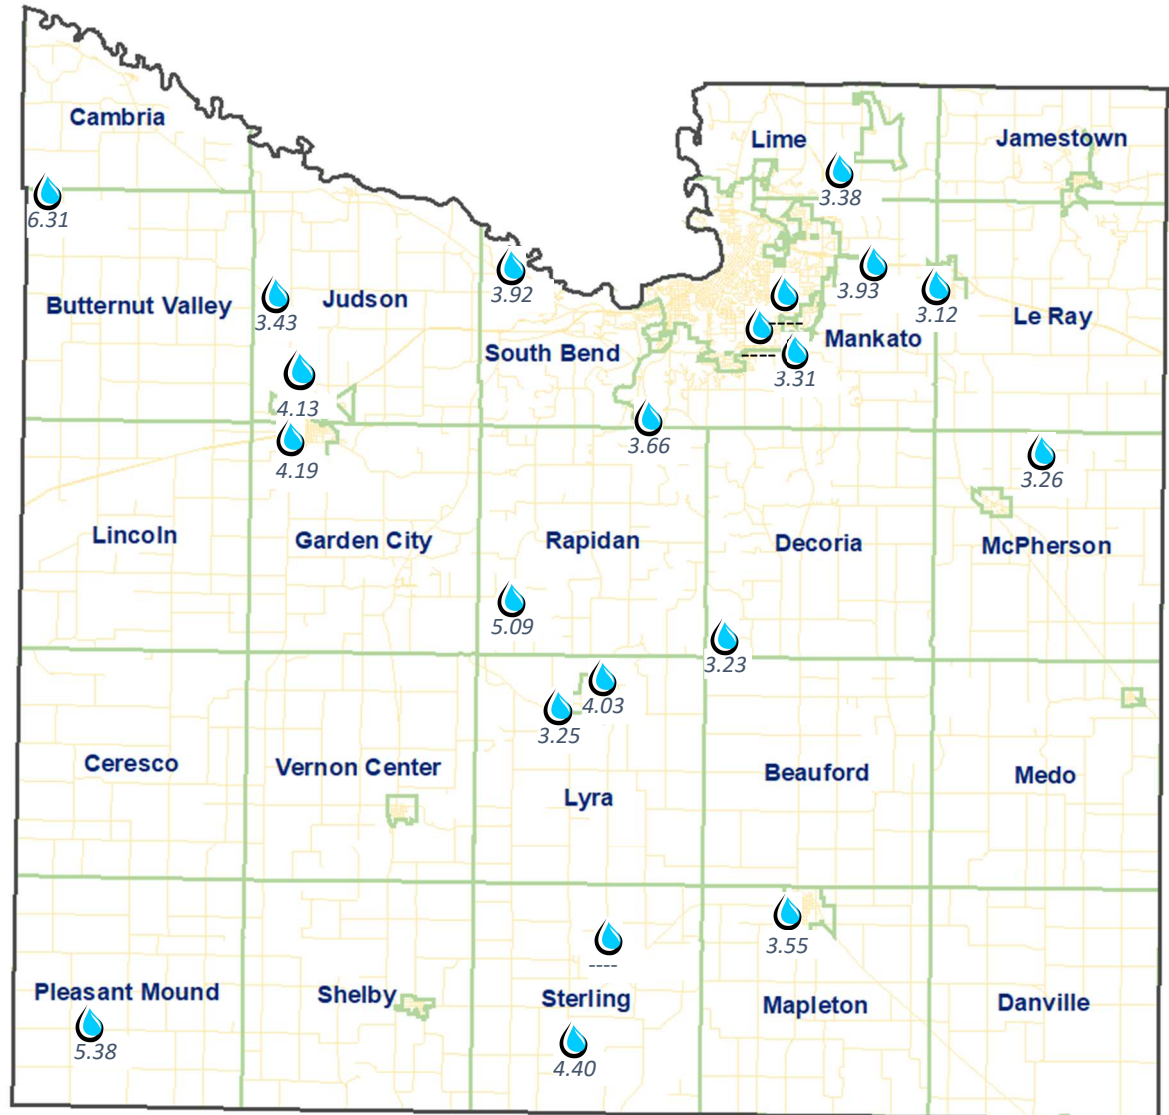

Blue Earth County Rain Gauge Network

October 2021 Monthly Report

Legend

-  Reading Site
-  County Boundary
-  Township Boundary
-  Highways

2021 Overall Monthly Averages of Participants

- April – 1.27 inches
- May – 2.58 inches
- June – 2.42 inches
- July – 3.19 inches
- August – 3.49 inches
- September – 1.27 inches
- October – 3.98 inches

**denotes missing information*