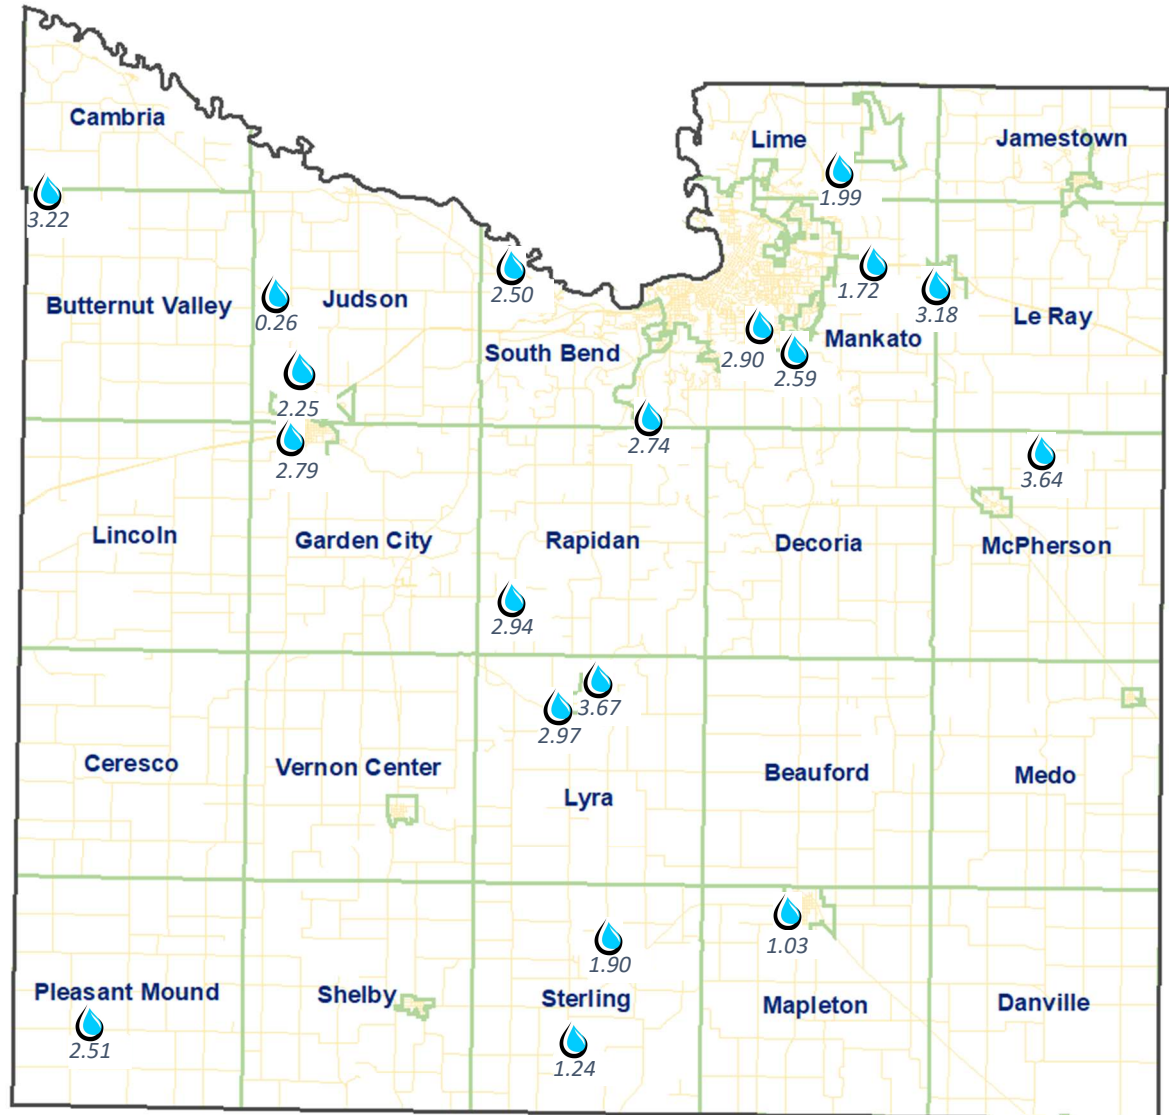

Blue Earth County Rain Gauge Network

June 2021 Monthly Report

Legend

- Reading Site
- County Boundary
- Township Boundary
- Highways

2021 Overall Monthly Averages of Participants

- April – 1.27 inches
- May – 2.58 inches
- June – 2.42 inches

*denotes missing information