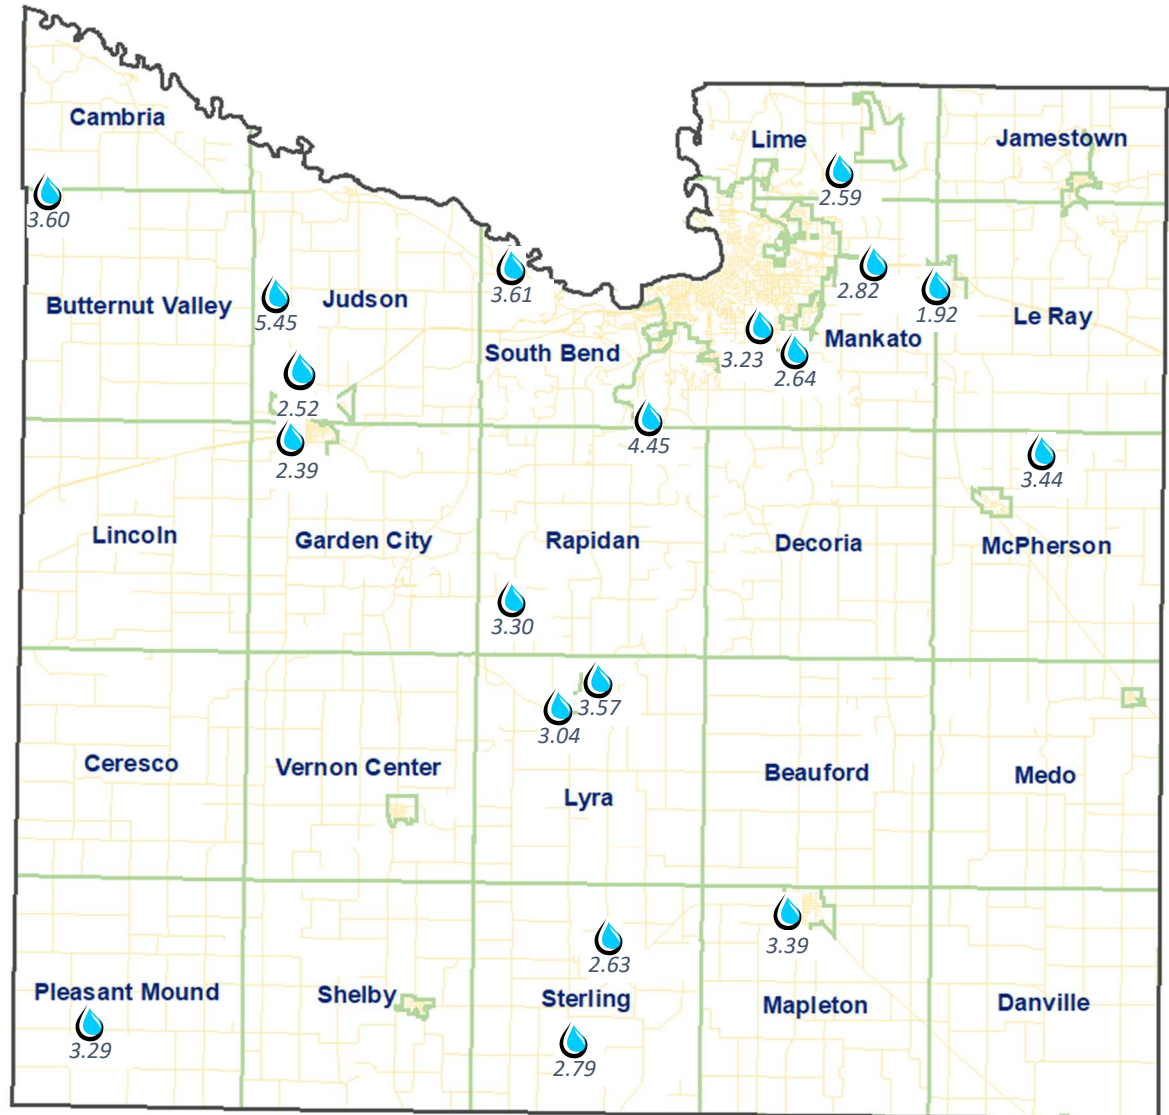

Blue Earth County Rain Gauge Network

July 2021 Monthly Report

Legend

-  Reading Site
-  County Boundary
-  Township Boundary
-  Highways

2021 Overall Monthly Averages of Participants

- April – 1.27 inches
- May – 2.58 inches
- June – 2.42 inches
- July – 3.19 inches

**denotes missing information*