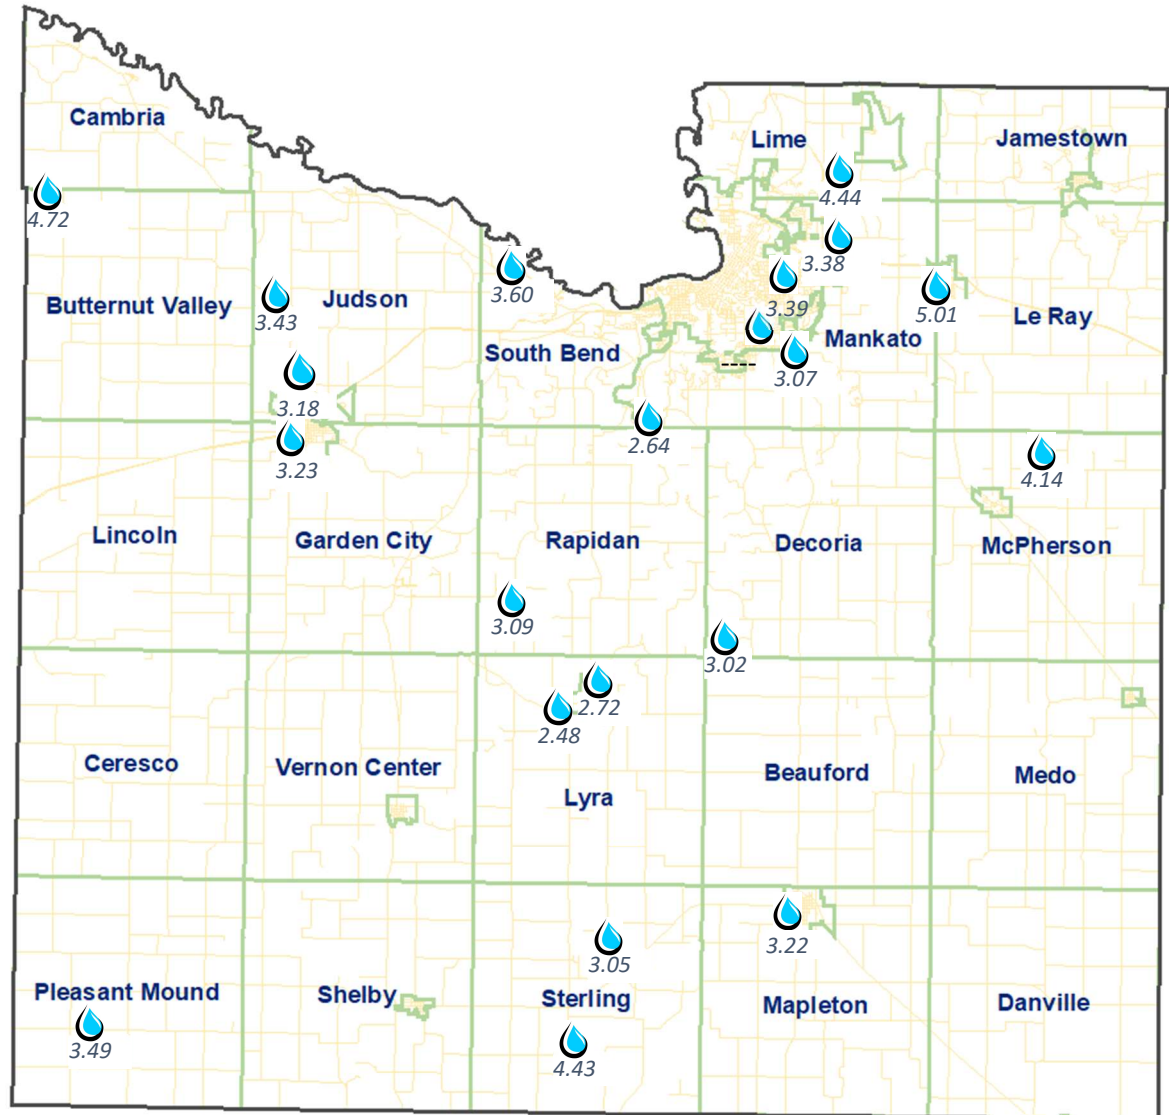

Blue Earth County Rain Gauge Network

August 2021 Monthly Report

Legend

- Reading Site
- County Boundary
- Township Boundary
- Highways

2021 Overall Monthly Averages of Participants

- April – 1.27 inches
- May – 2.58 inches
- June – 2.42 inches
- July – 3.19 inches
- August – 3.49 inches

*denotes missing information