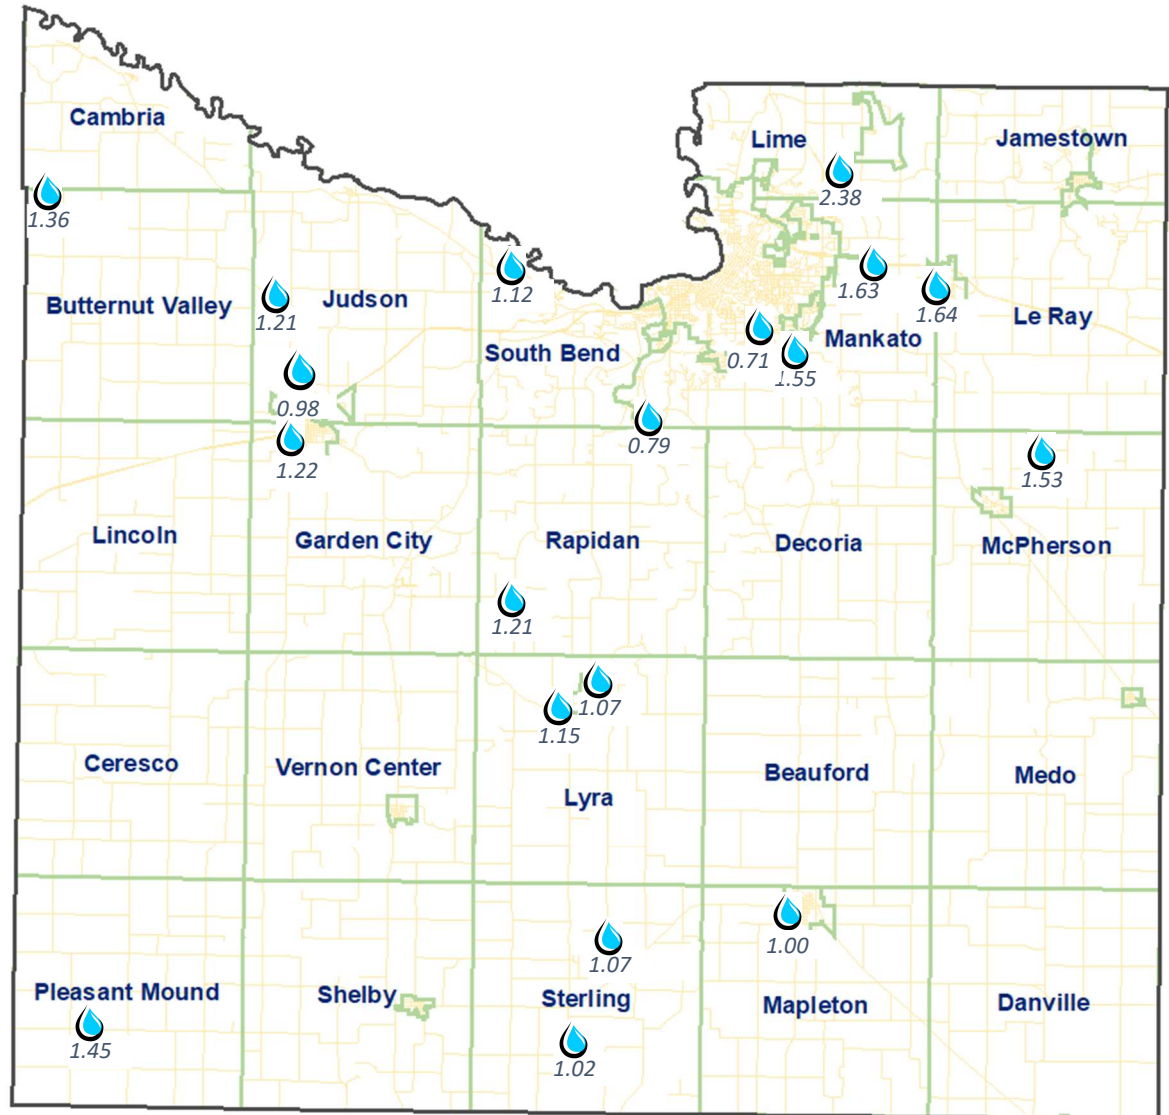

Blue Earth County Rain Gauge Network

April 2021 Monthly Report

Legend

-  Reading Site
-  County Boundary
-  Township Boundary
-  Highways

2021 Overall Monthly Averages of Participants

- April – 1.27 inches

**denotes missing information*