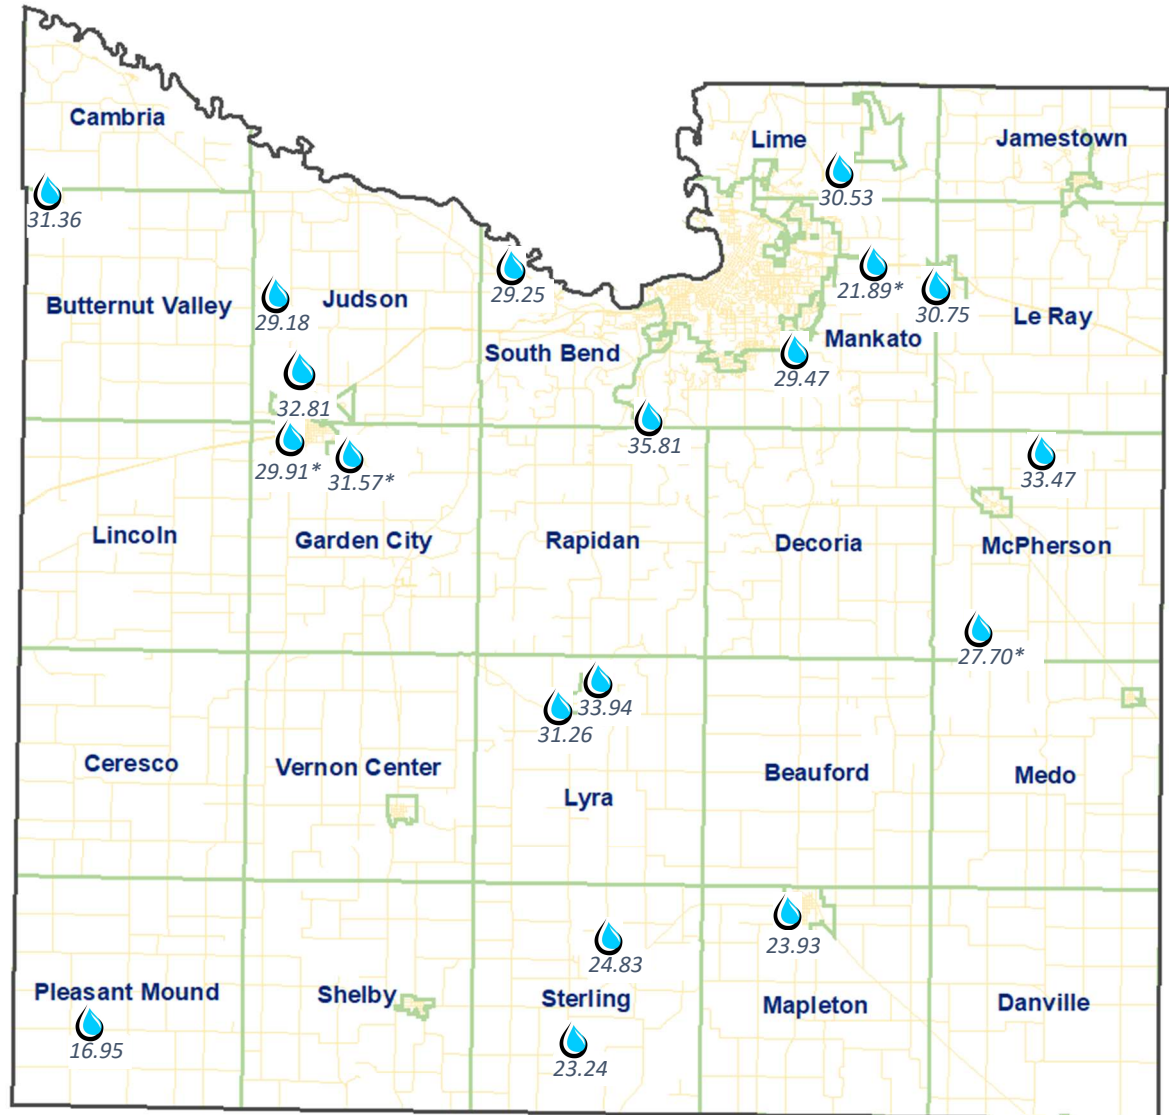

Blue Earth County Rain Gauge Network

2021 Season Total Report

Legend

-  Reading Site
-  County Boundary
-  Township Boundary
-  Highways

2021 Overall Monthly Averages of Participants

- April – 1.27 inches
- May – 2.58 inches
- June – 2.42 inches
- July – 3.19 inches
- August – 3.49 inches
- September – 1.27 inches
- October – 3.98 inches
- **Total Season Average – 16.44 in.**

*denotes missing information