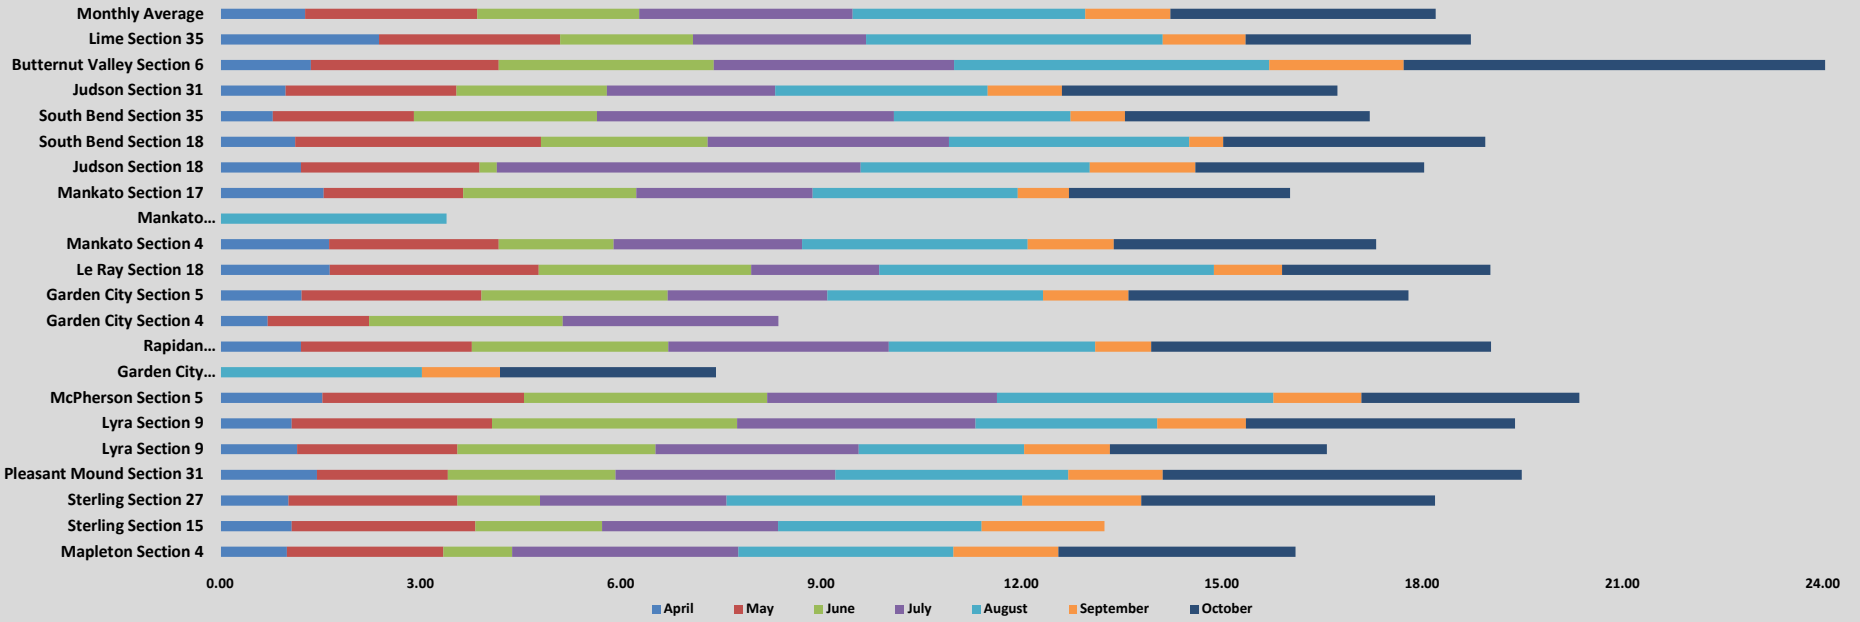

Season Totals

Monthly Average Totals