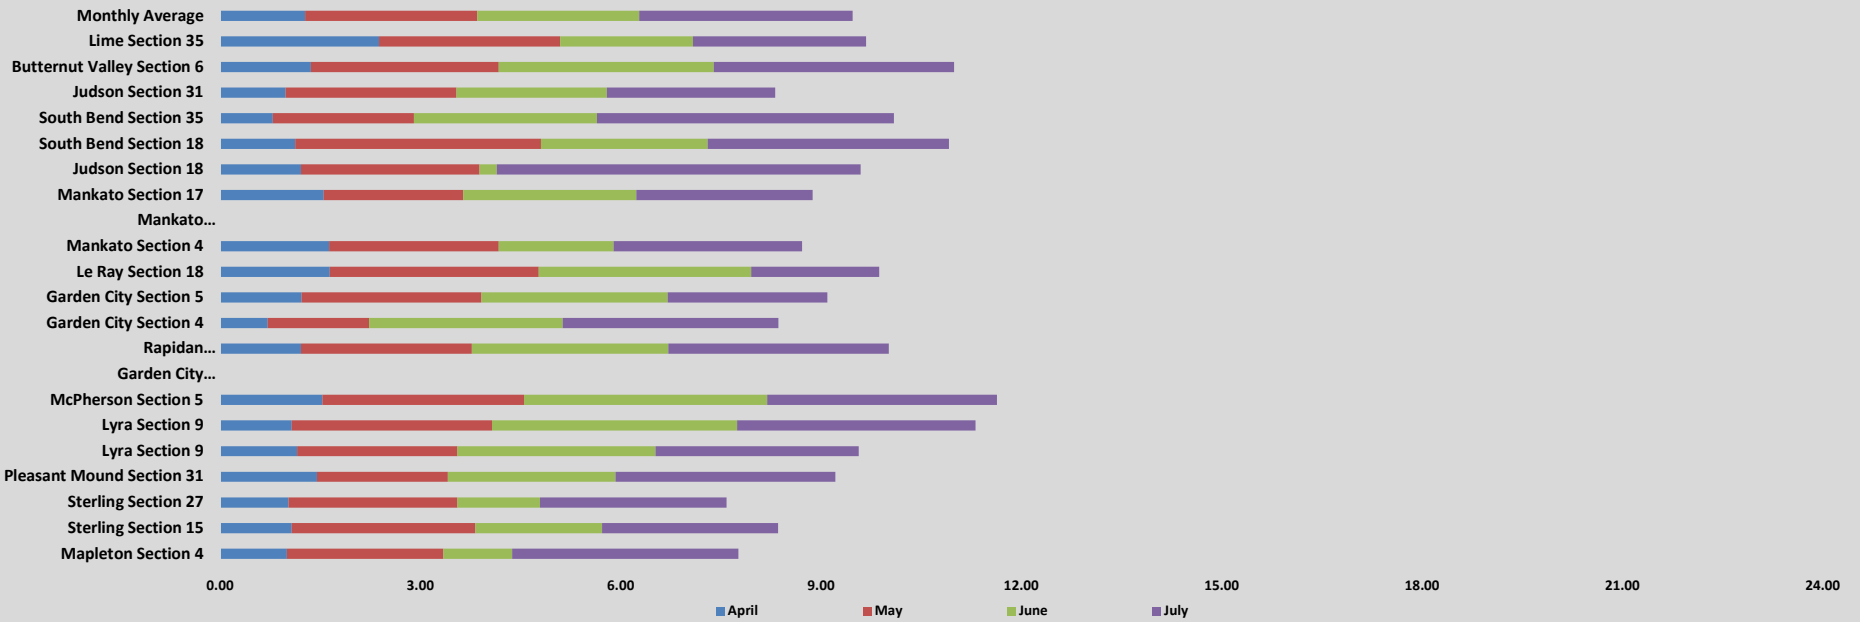

Season Totals

Monthly Average Totals