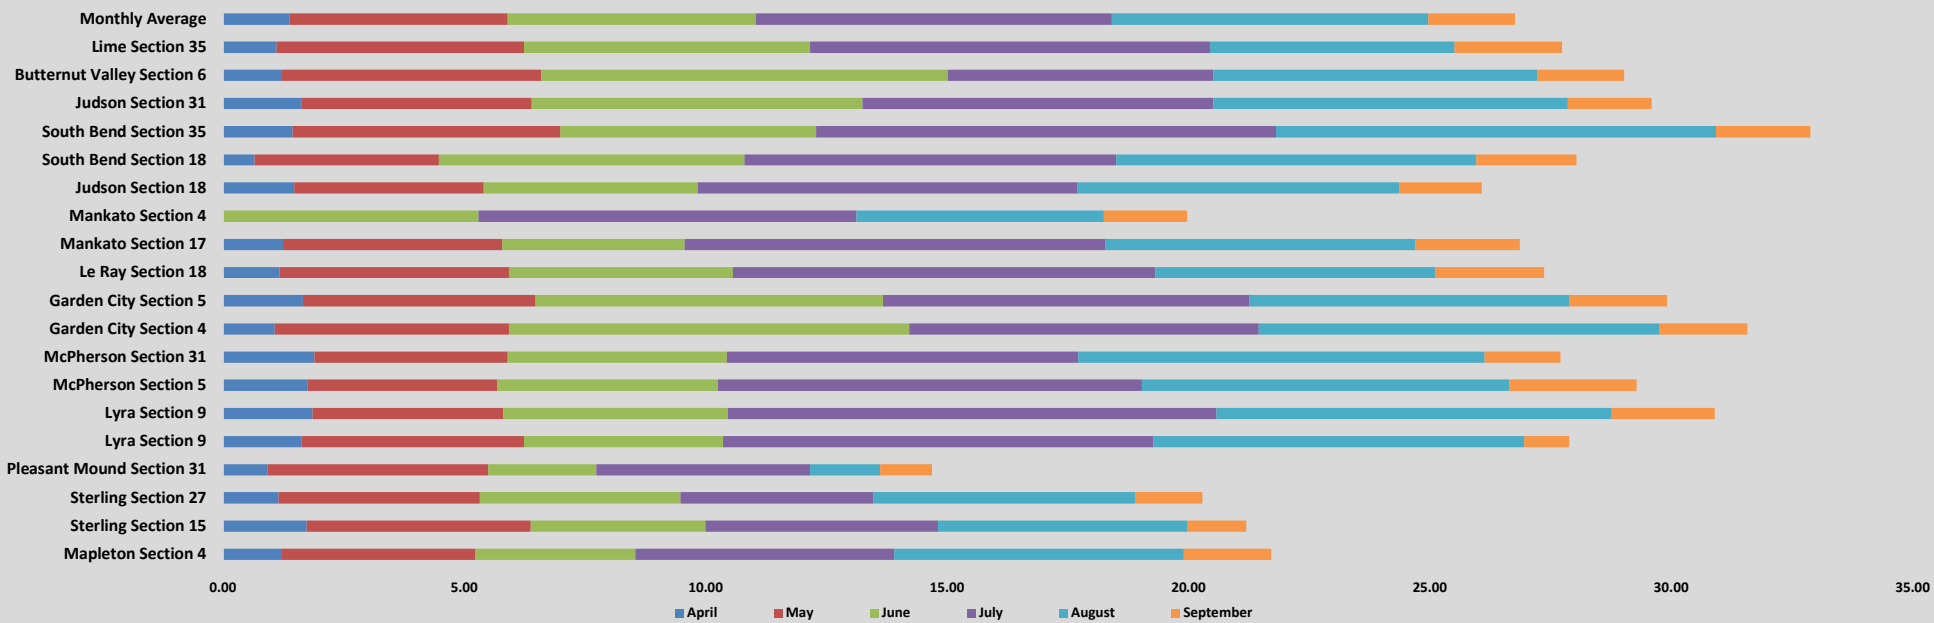

Season Average Totals

Monthly Average Totals