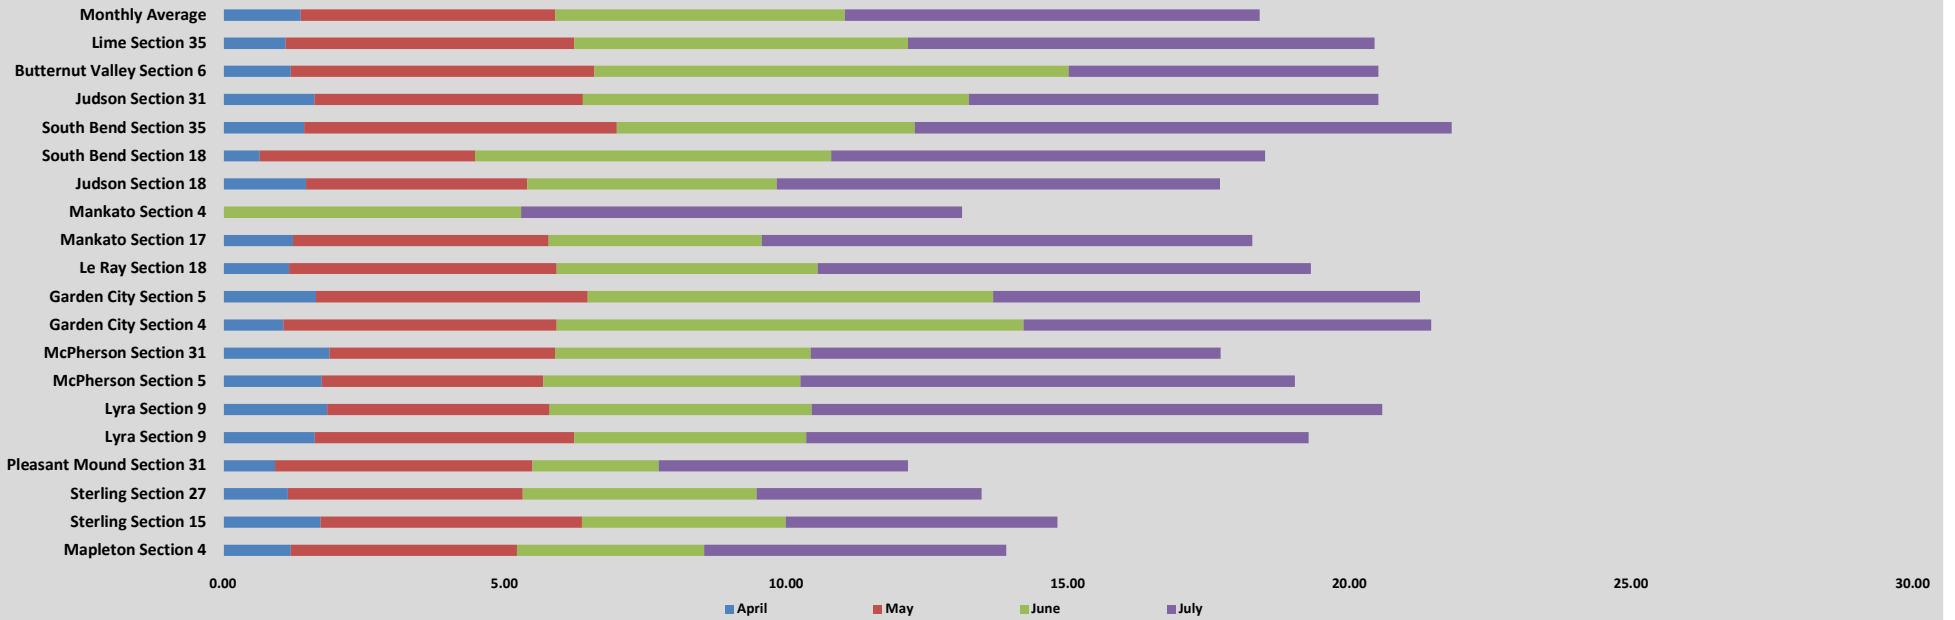

Season Average Totals

Monthly Average Totals