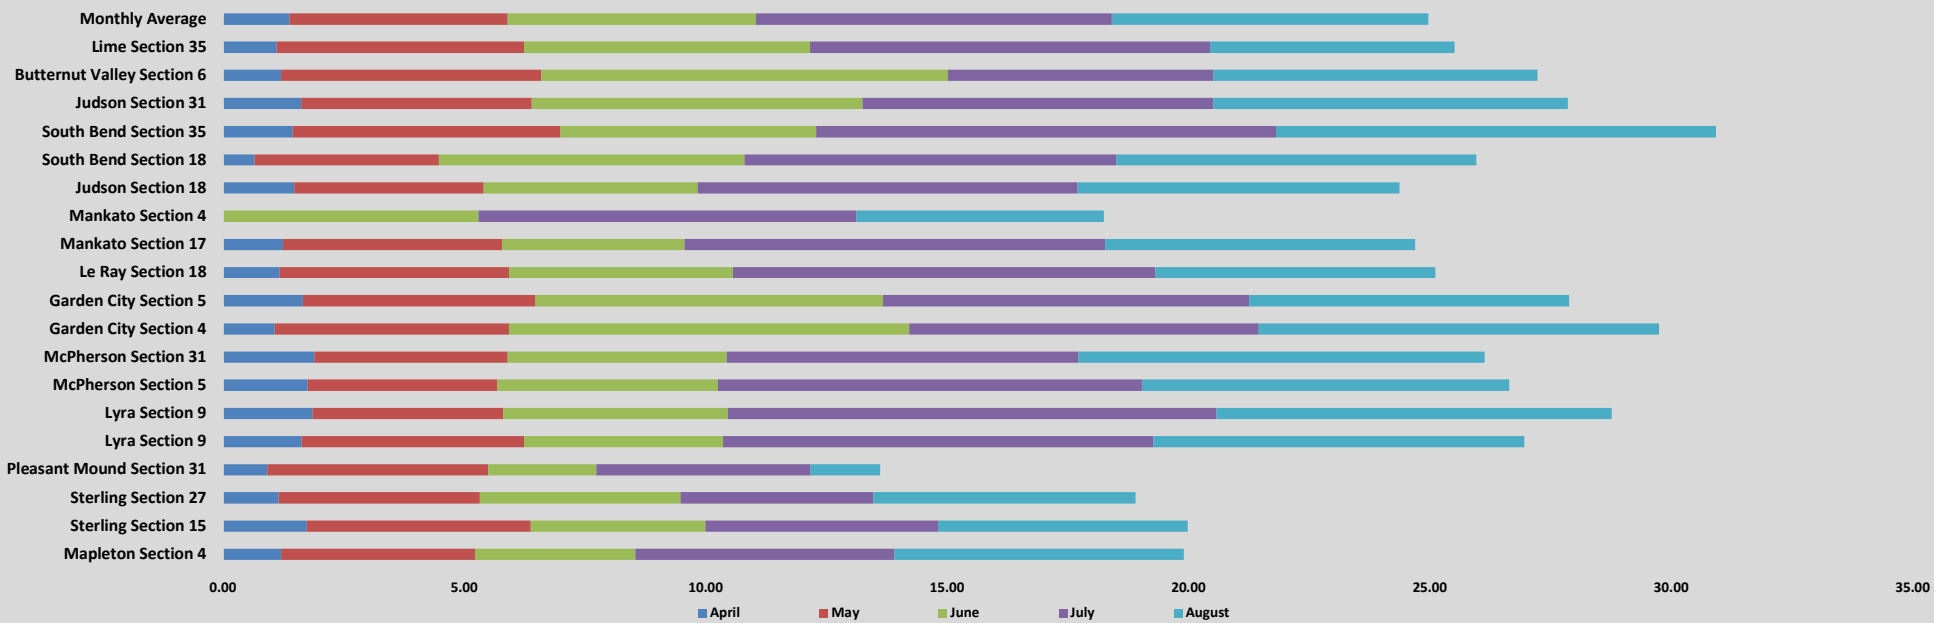

Season Average Totals

Monthly Average Totals