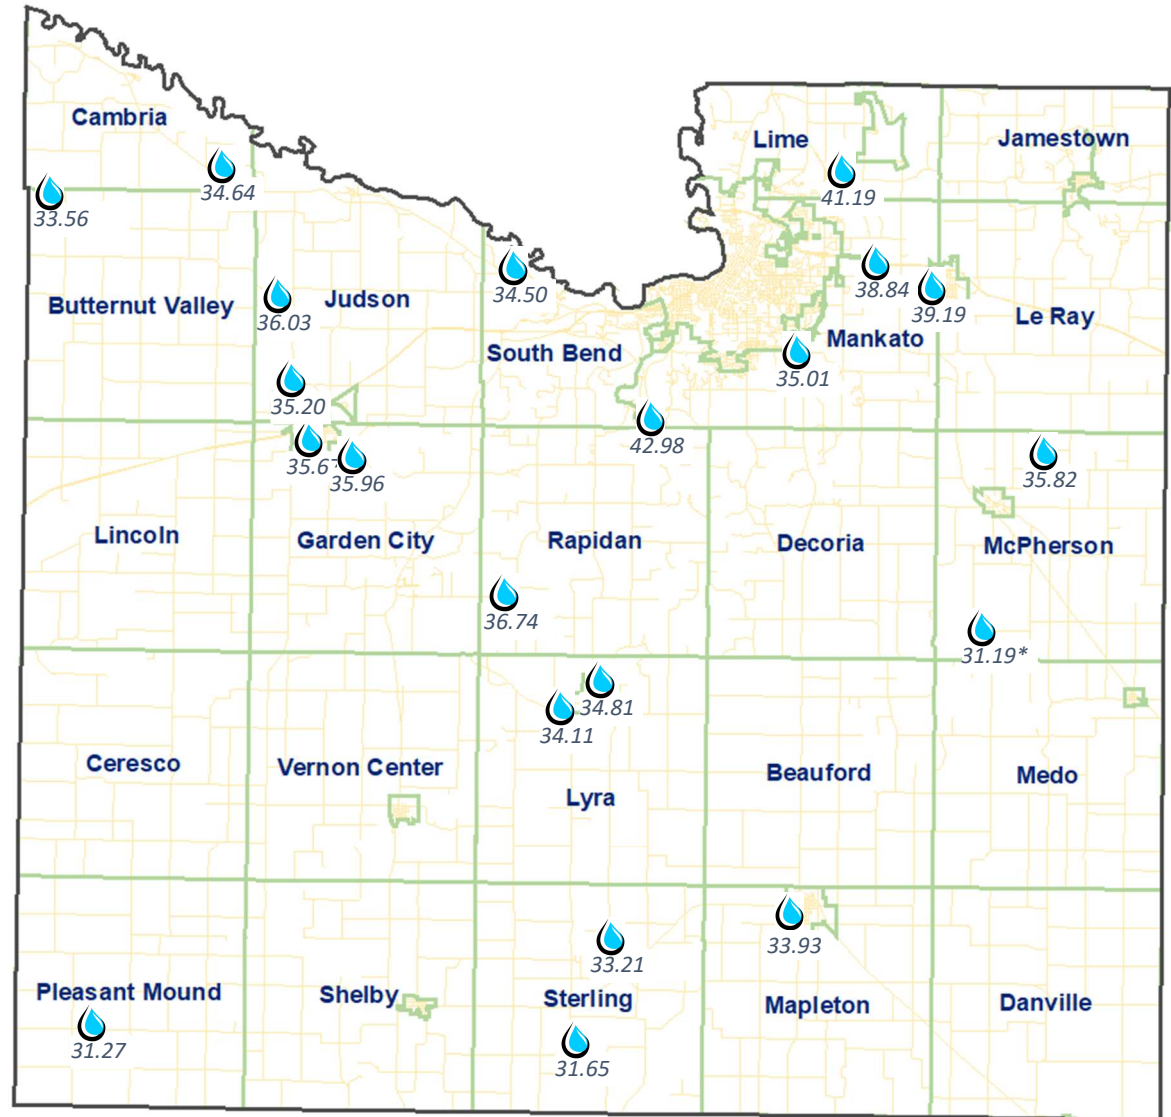

Blue Earth County Rain Gauge Network

2019 Season Totals Report

Legend

-  Reading Site
-  County Boundary
-  Township Boundary
-  Highways

2019 Overall Monthly Averages of Participants

- April – 4.00 inches
- May – 6.56 inches
- June – 3.90 inches
- July – 7.98 inches
- August – 2.03 inches
- September – 5.37 inches
- October – 5.59 inches
- **Season Total - 35.50 in.**

*indicates missing monthly data