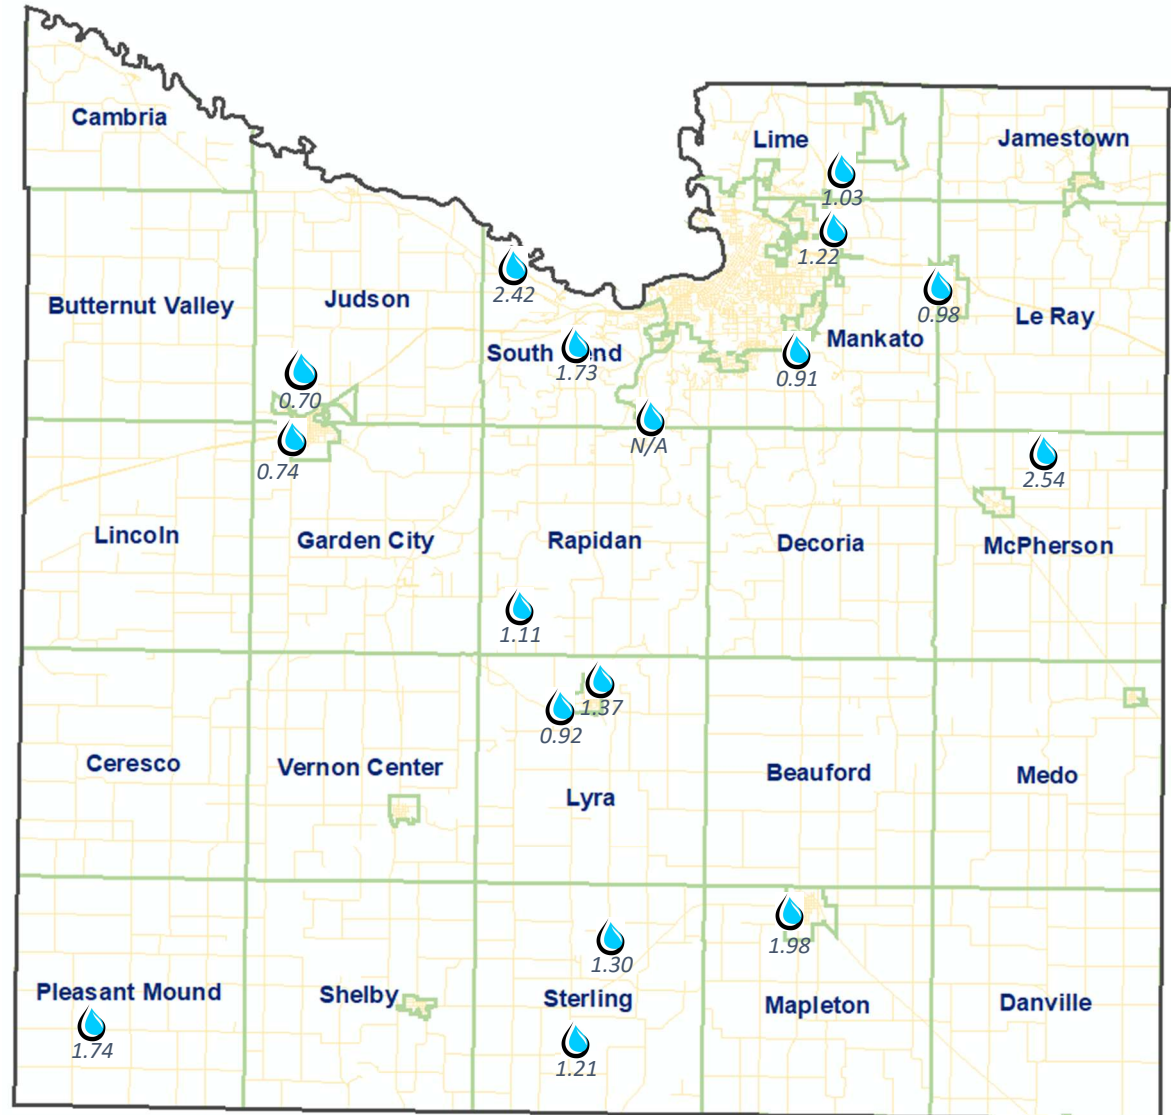

Blue Earth County Rain Gauge Network

September 2025

Legend

-  Reading Site
-  County Boundary
-  Township Boundary
-  Highways

Monthly Averages of Participants

- April – 3.53 inches
- May – 2.99 inches
- June – 5.67 inches
- July – 9.04 inches
- August – 5.66 inches
- September – 1.37 inches
- October
- **Total Season Average**

**denotes missing information*