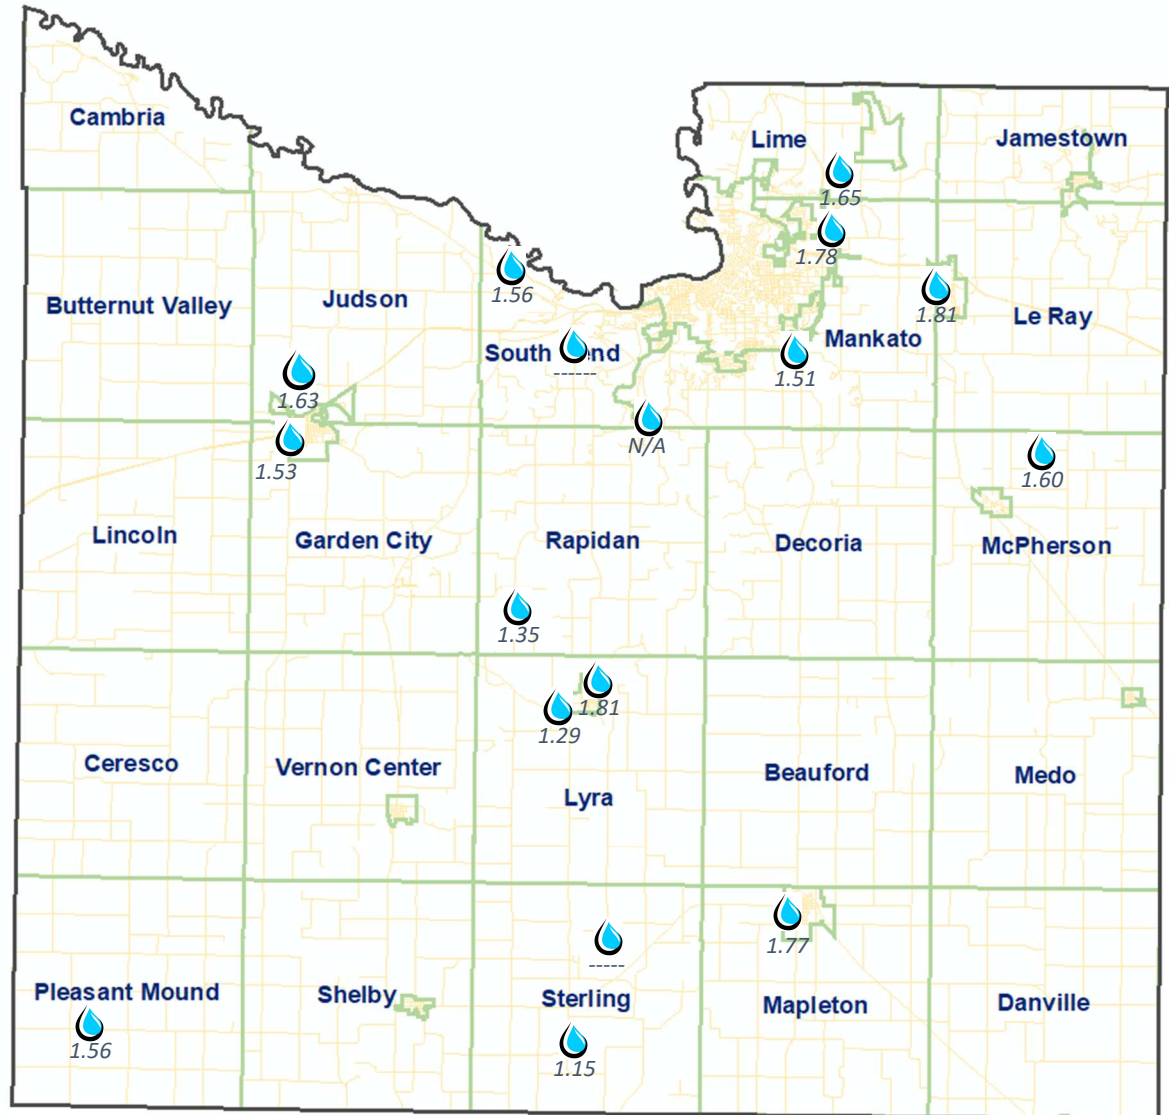

Blue Earth County Rain Gauge Network

October 2025

Legend

- Reading Site
- County Boundary
- Township Boundary
- Highways

Monthly Averages of Participants

- April – 3.53 inches
- May – 2.99 inches
- June – 5.67 inches
- July – 9.04 inches
- August – 5.66 inches
- September – 1.37 inches
- October – 1.57 inches
- **Total Season Average – 4.25 inches**

*denotes missing information