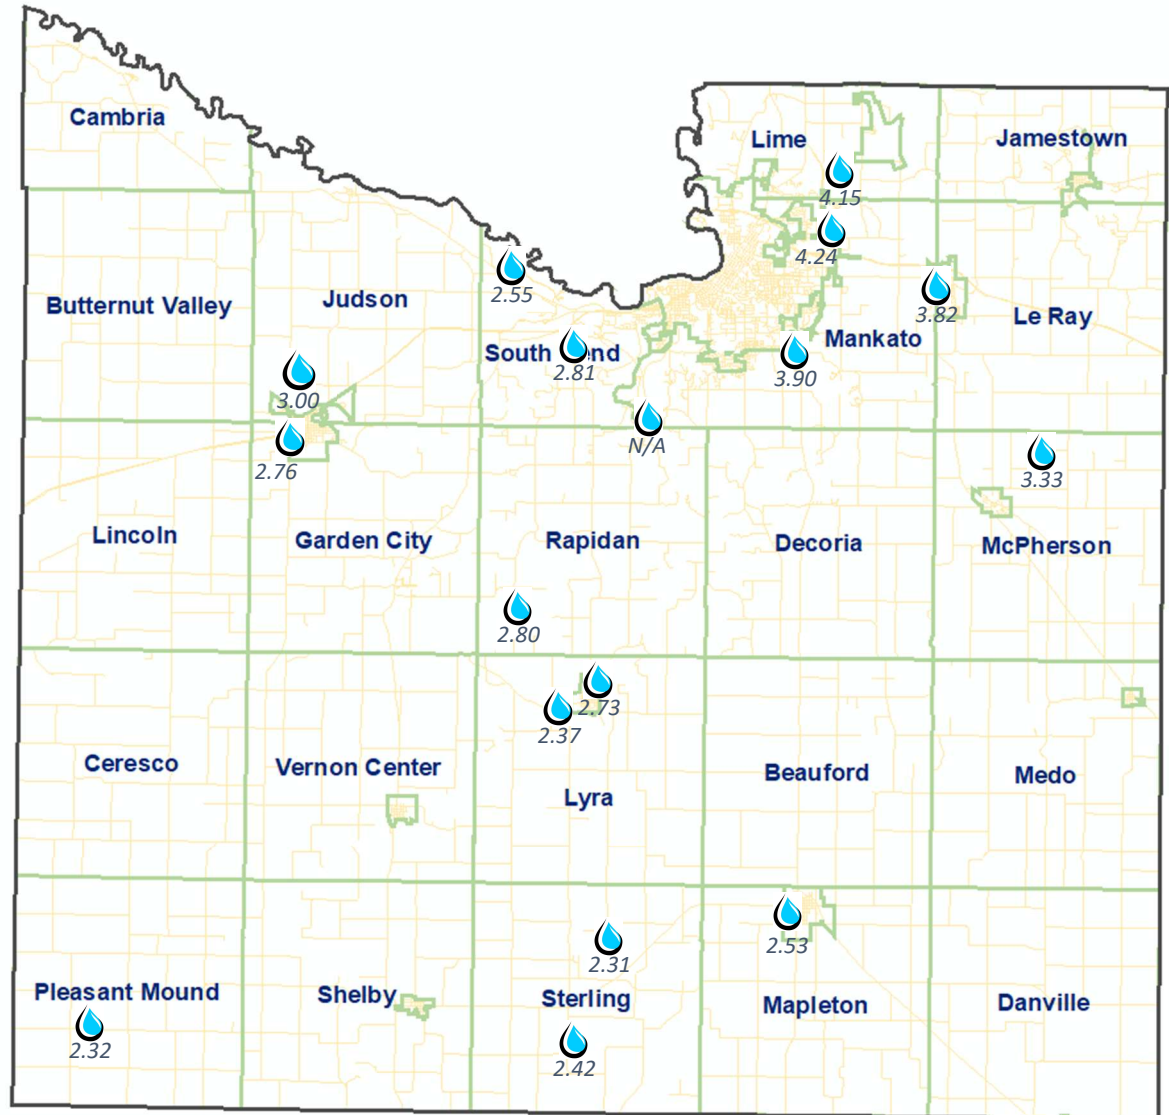

Blue Earth County Rain Gauge Network

May 2025

Legend

-  Reading Site
-  County Boundary
-  Township Boundary
-  Highways

Monthly Averages of Participants

- April – 3.53 inches
- May – 2.99 inches
- June
- July
- August
- September
- October
- **Total Season Average**

**denotes missing information*