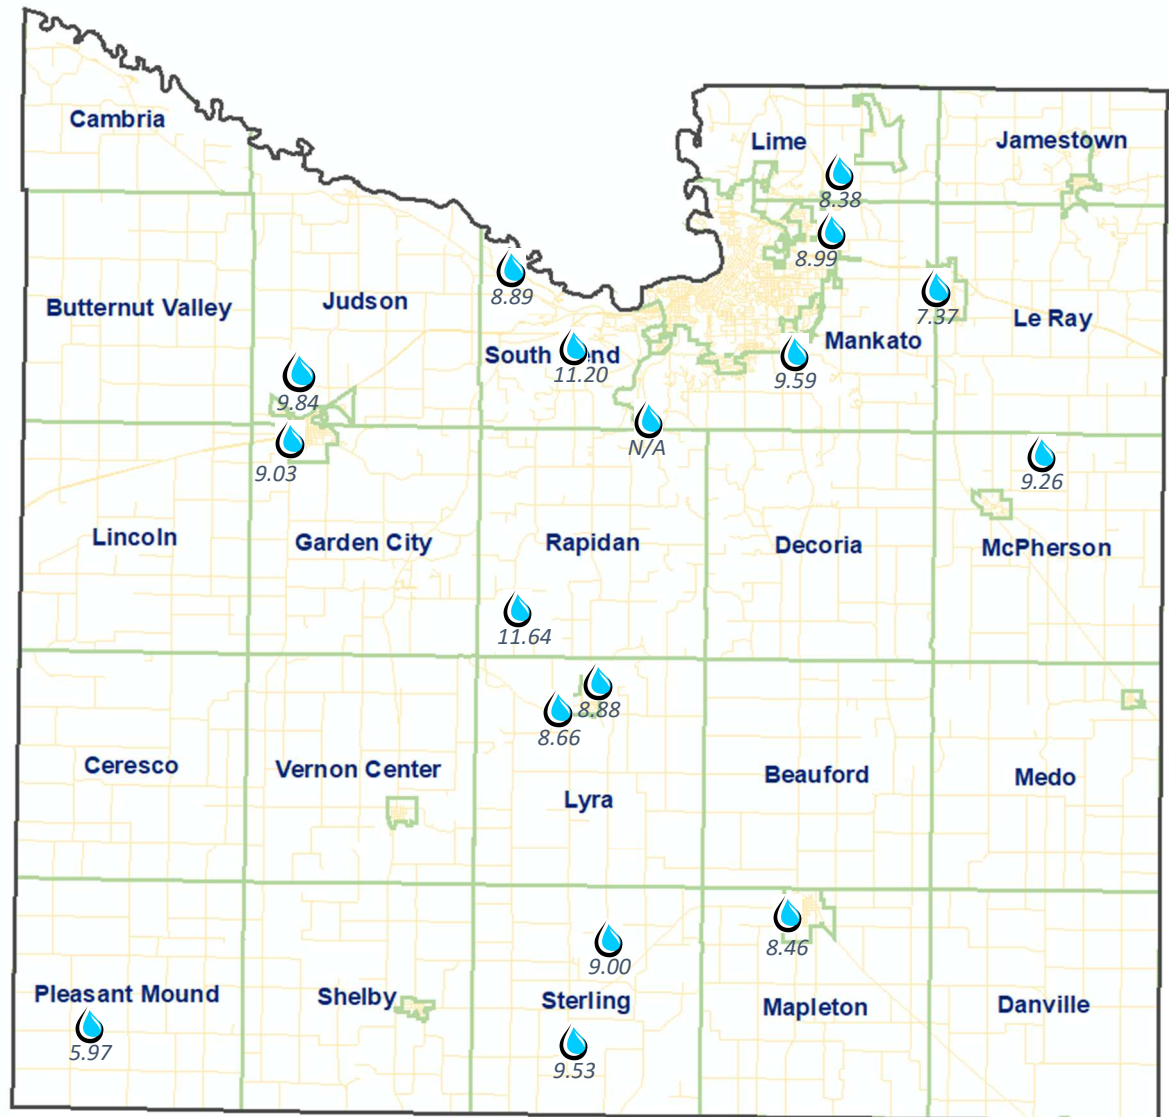

Blue Earth County Rain Gauge Network

July 2025

Legend

-  Reading Site
-  County Boundary
-  Township Boundary
-  Highways

Monthly Averages of Participants

- April – 3.53 inches
- May – 2.99 inches
- June – 5.67 inches
- July – 9.04 inches
- August
- September
- October
- **Total Season Average**

**denotes missing information*