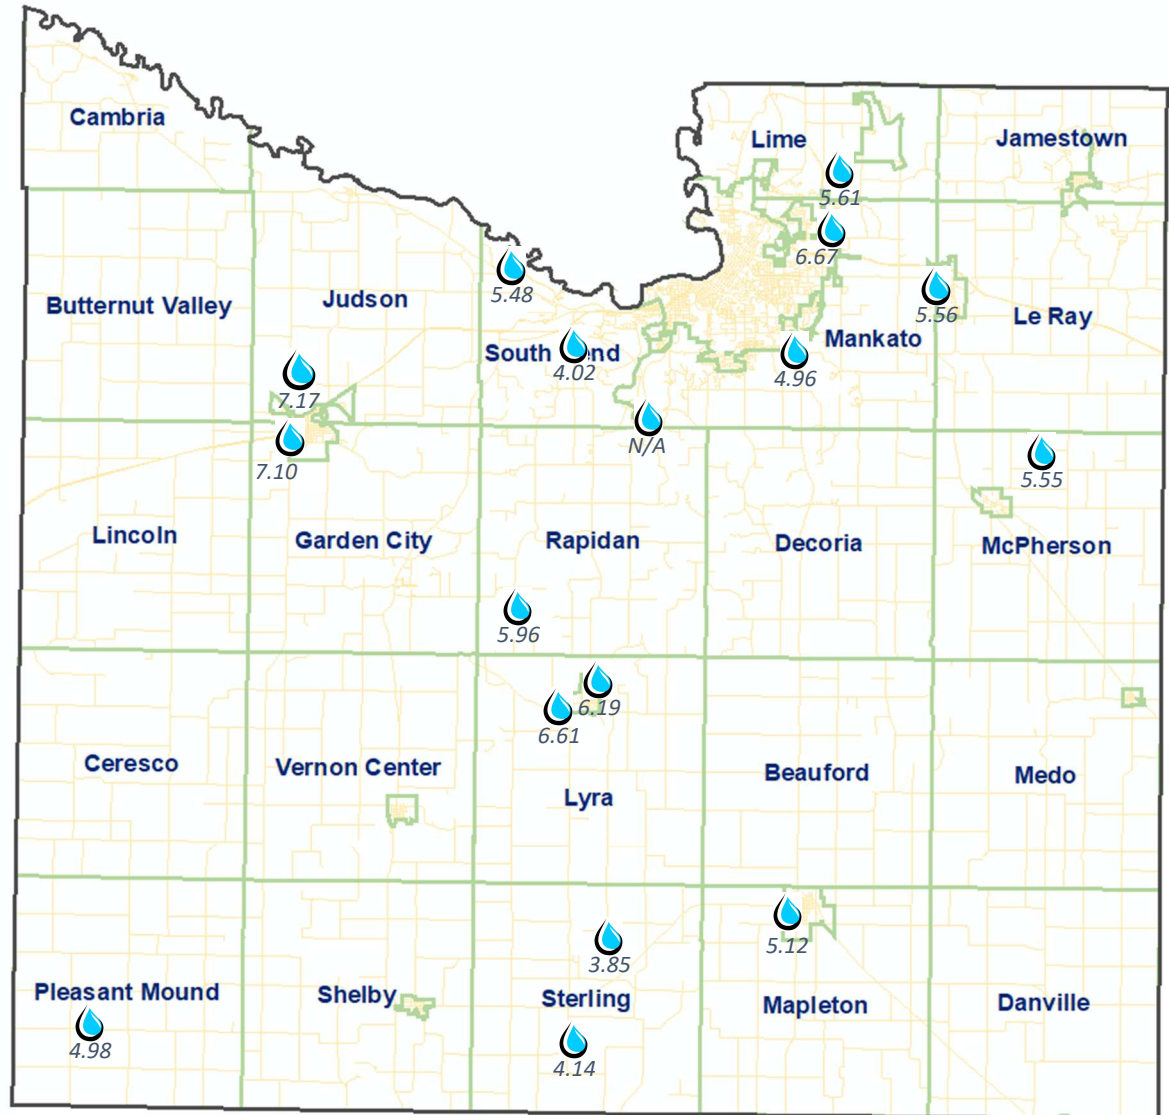

Blue Earth County Rain Gauge Network

August 2025

Legend

-  Reading Site
-  County Boundary
-  Township Boundary
-  Highways

Monthly Averages of Participants

- April – 3.53 inches
- May – 2.99 inches
- June – 5.67 inches
- July – 9.04 inches
- August – 5.66 inches
- September
- October
- **Total Season Average**

**denotes missing information*