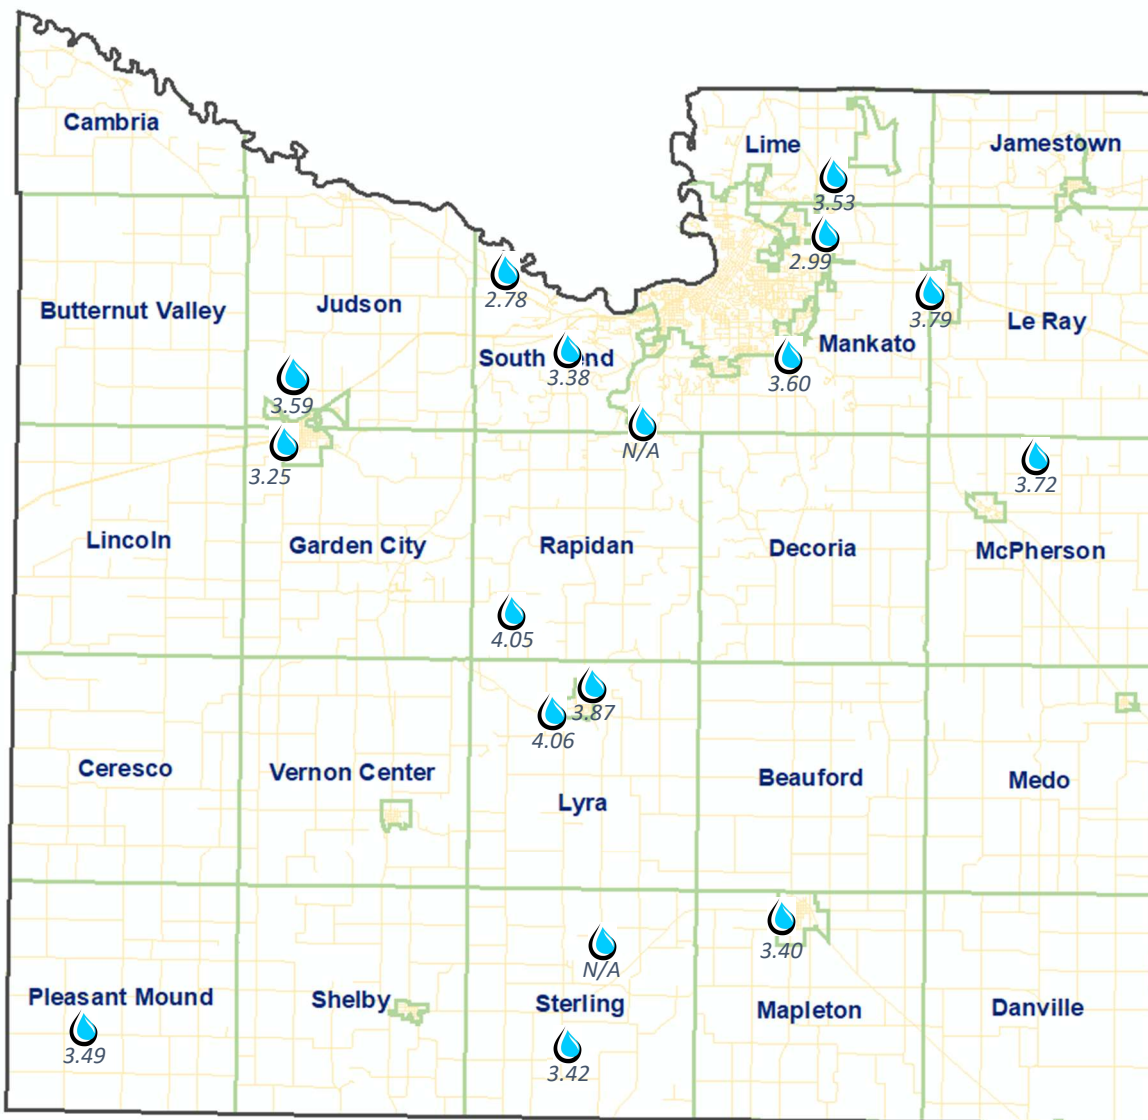

Blue Earth County Rain Gauge Network

April 2025

Legend

- Reading Site
- County Boundary
- Township Boundary
- Highways

Monthly Averages of Participants

- April –3.53 inches
- May
- June
- July
- August
- September
- October
- **Total Season Average**

*denotes missing information