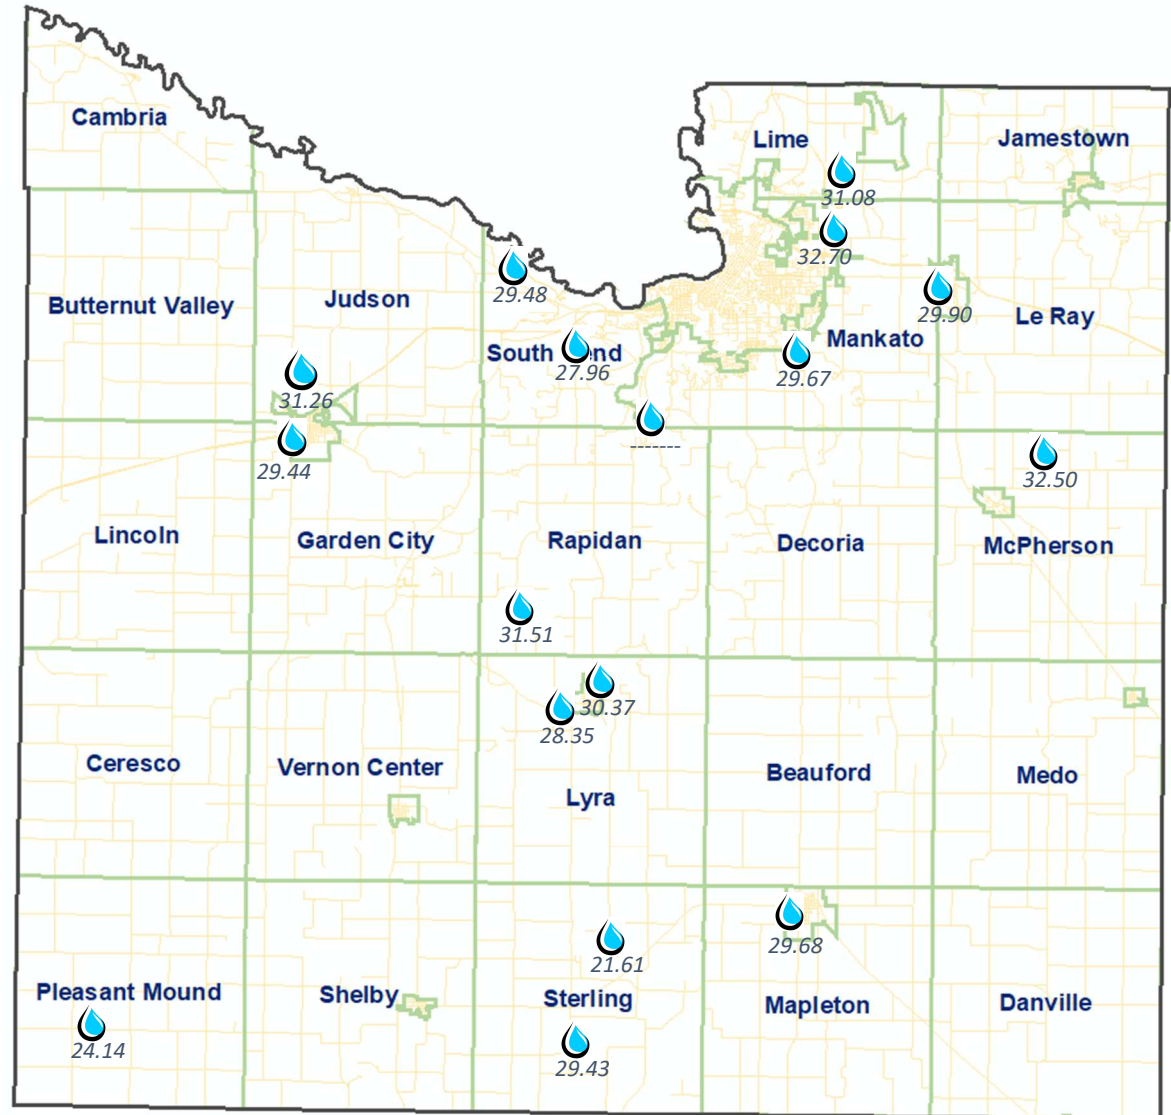

Blue Earth County Rain Gauge Network

2025 Season Total Report

Legend

-  Reading Site
-  County Boundary
-  Township Boundary
-  Highways

Monthly Averages of All Participants

- April – 3.53 inches
- May – 2.99 inches
- June – 5.67 inches
- July – 9.04 inches
- August – 5.56 inches
- September – 1.37 inches
- October – 1.57 inches
- **Season Total Average – 26.06 inches**

**denotes missing information*