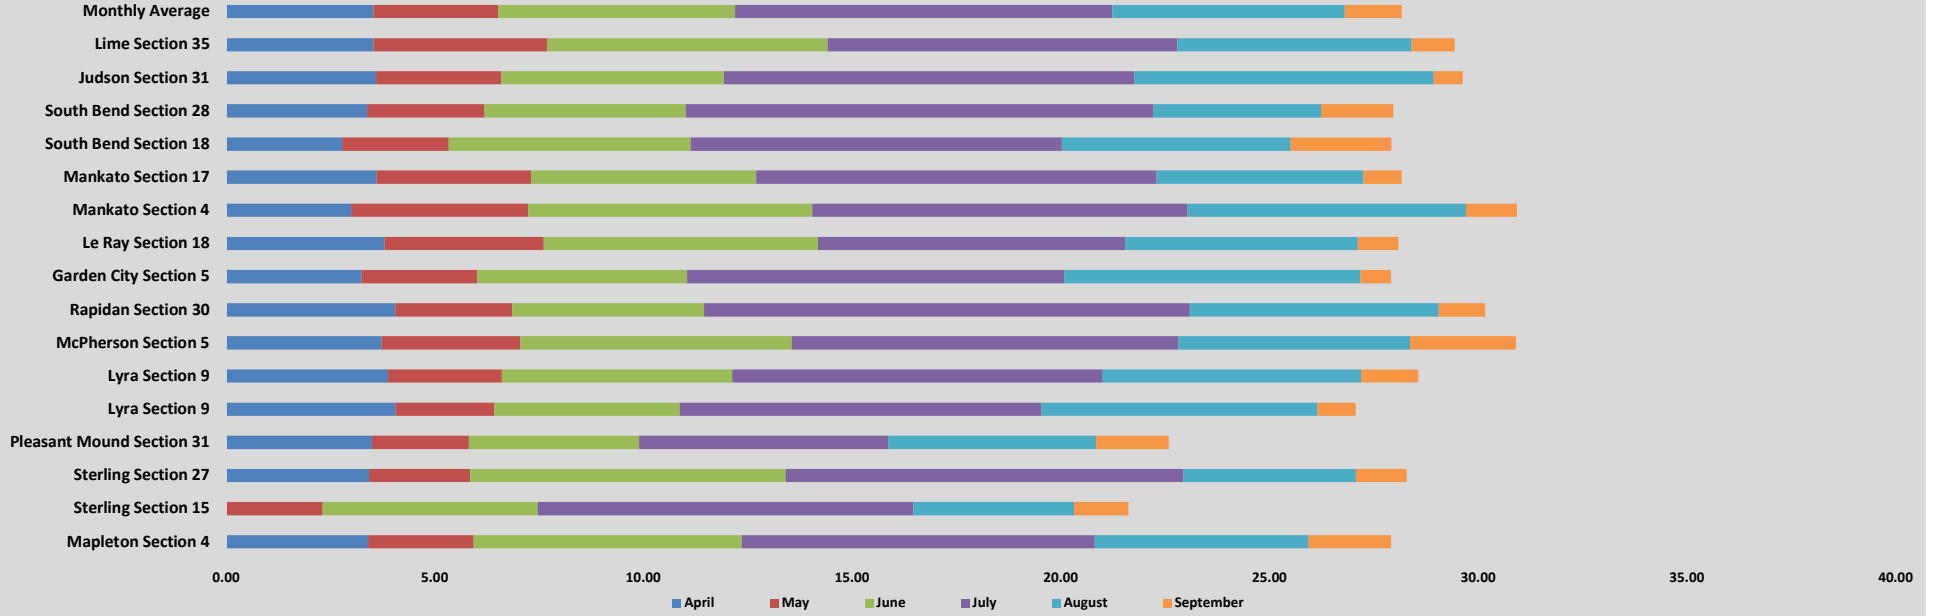

Season Totals

Monthly Average Totals