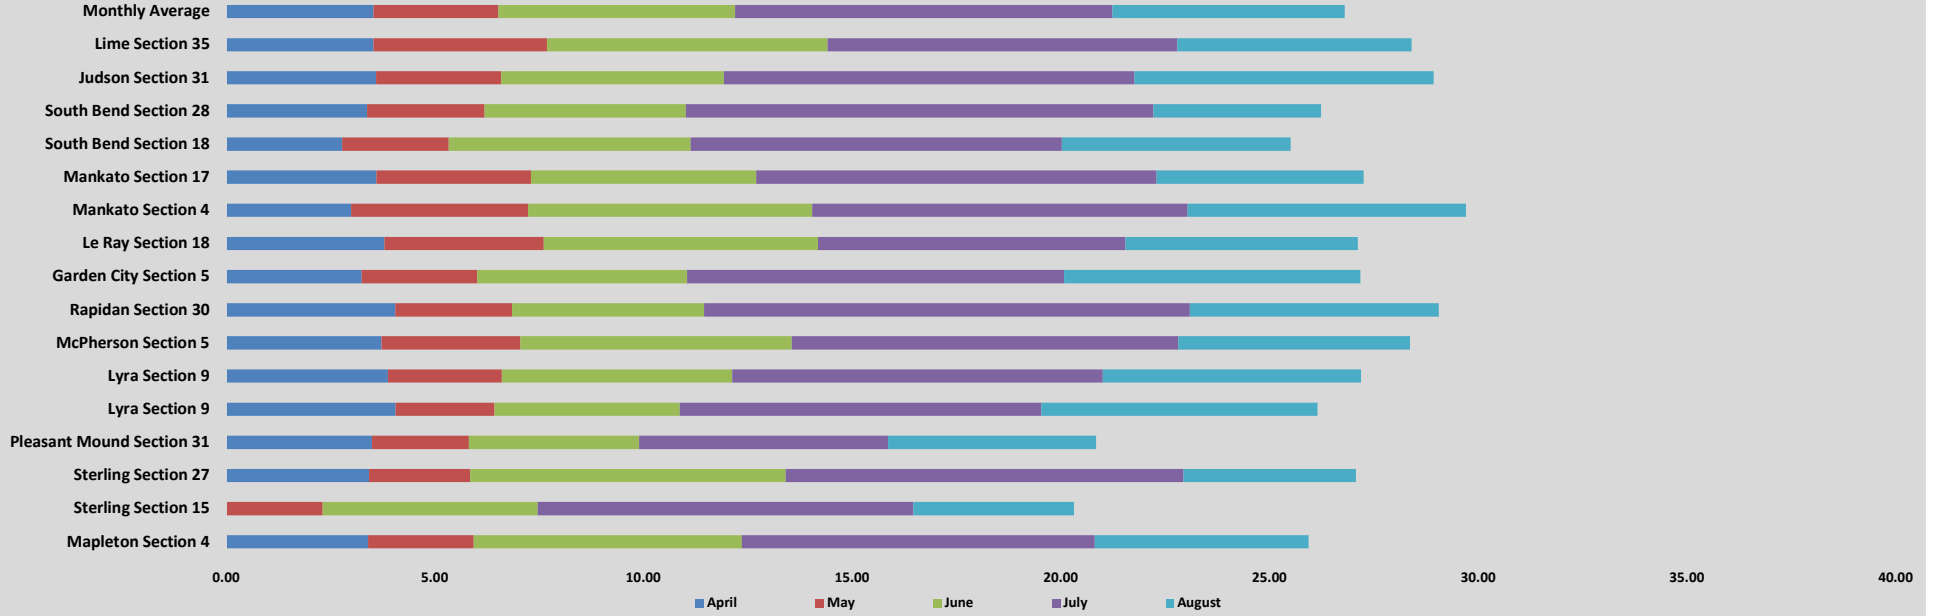

Season Totals

Monthly Average Totals