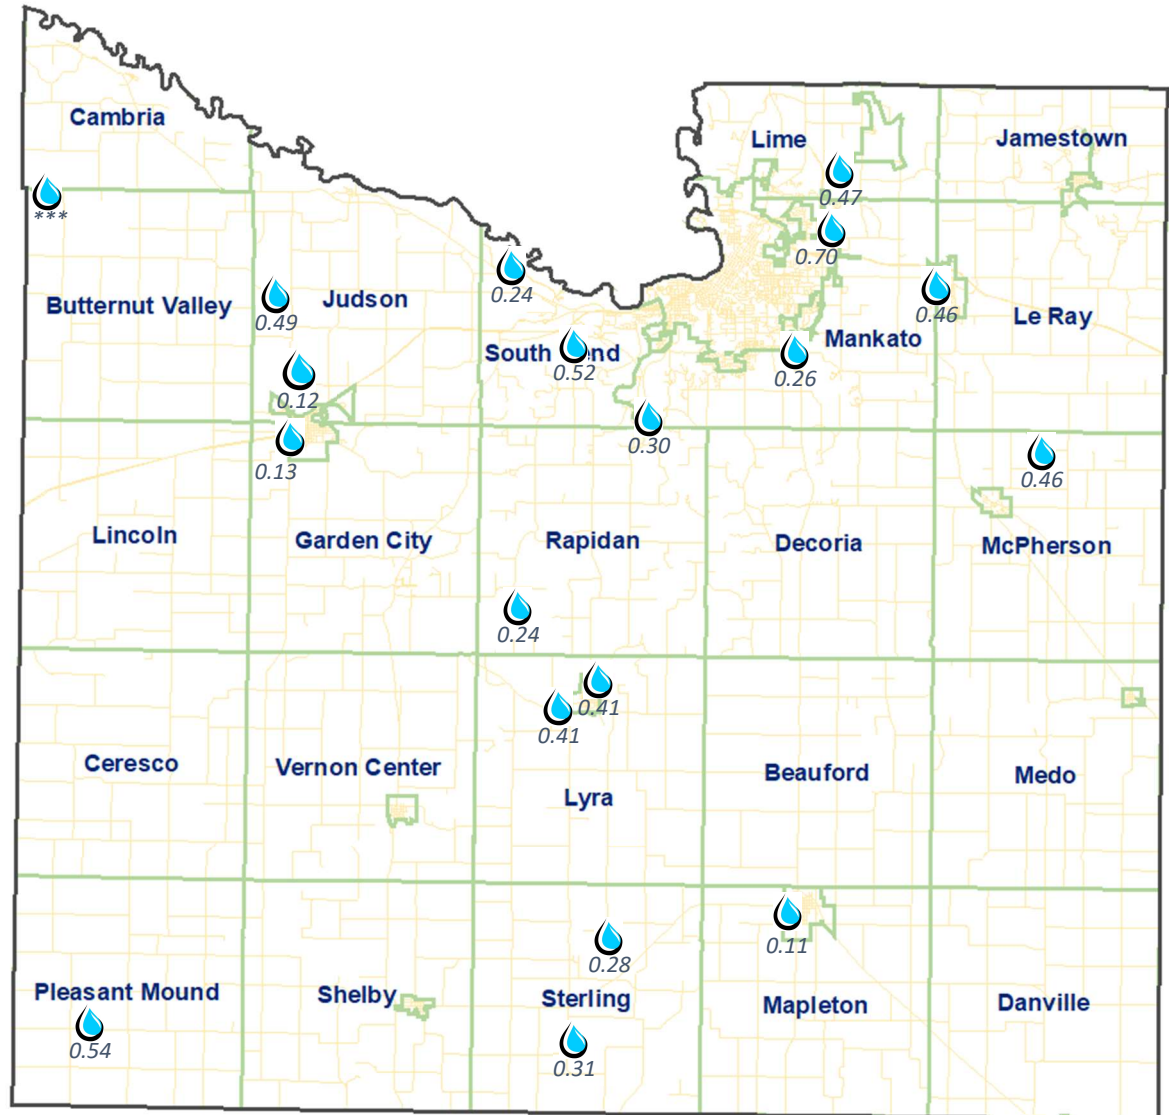

Blue Earth County Rain Gauge Network

September 2024 Report

Legend

-  Reading Site
-  County Boundary
-  Township Boundary
-  Highways

Monthly Averages of Participants

- April – 4.40 inches
- May – 6.76 inches
- June – 13.22 inches
- July – 3.43 inches
- August – 4.87 inches
- September – 0.36 inches
- October –
- **Total Season Average –**

**denotes missing information*