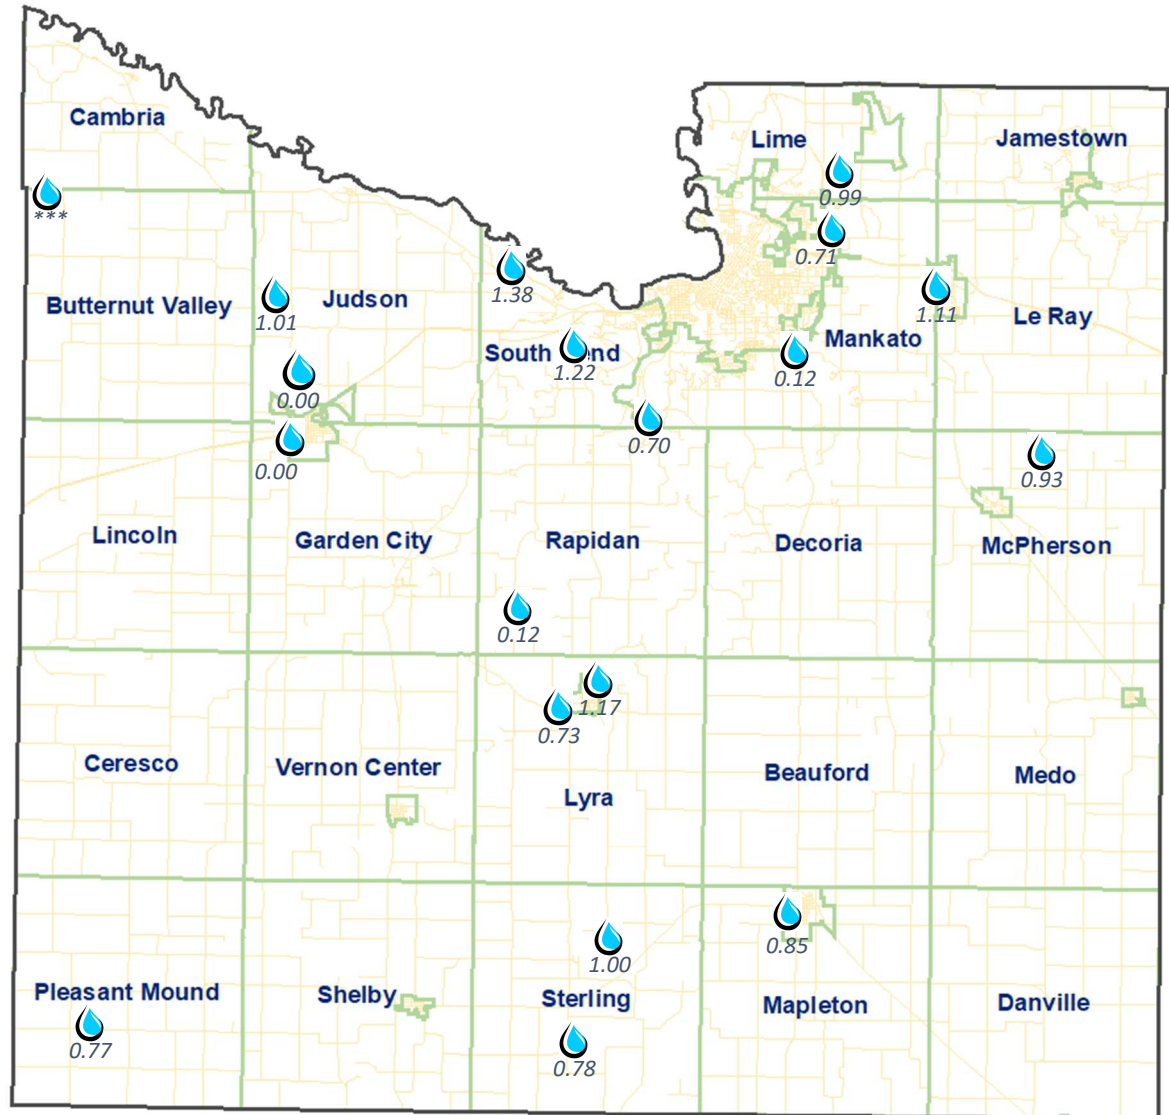

Blue Earth County Rain Gauge Network

October 2024 Report

Legend

-  Reading Site
-  County Boundary
-  Township Boundary
-  Highways

Monthly Averages of Participants

- April – 4.40 inches
- May – 6.76 inches
- June – 13.22 inches
- July – 3.43 inches
- August – 4.87 inches
- September – 0.36 inches
- October – 0.80 inches
- **Total Season Average –**

**denotes missing information*