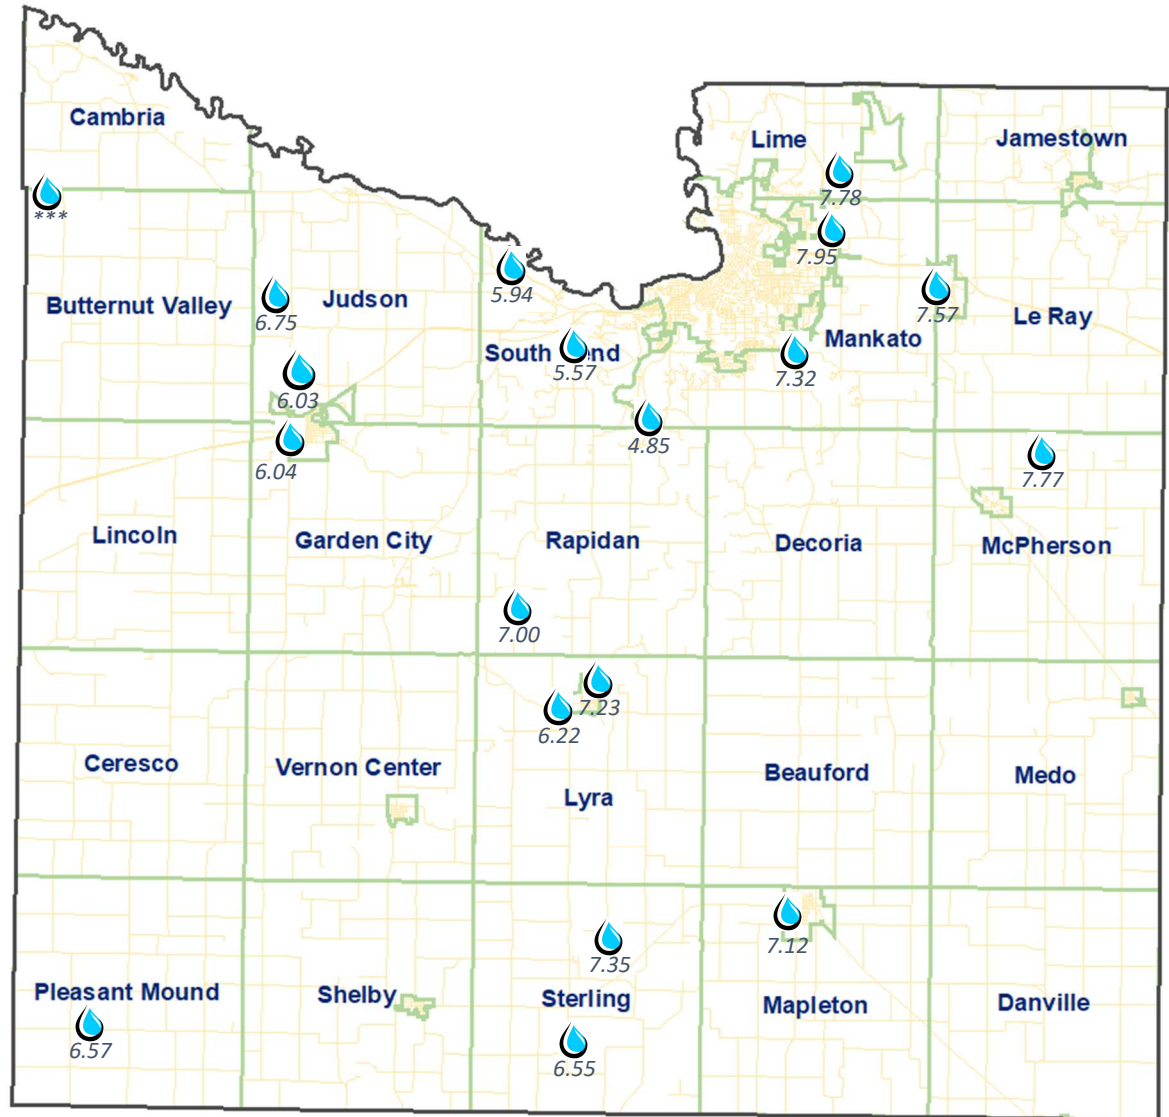

Blue Earth County Rain Gauge Network

May 2024 Report

Legend

-  Reading Site
-  County Boundary
-  Township Boundary
-  Highways

Monthly Averages of Participants

- April – 4.40 inches
- May – 6.76 inches
- June –
- July –
- August –
- September –
- October –
- **Total Season Average –**

**denotes missing information*