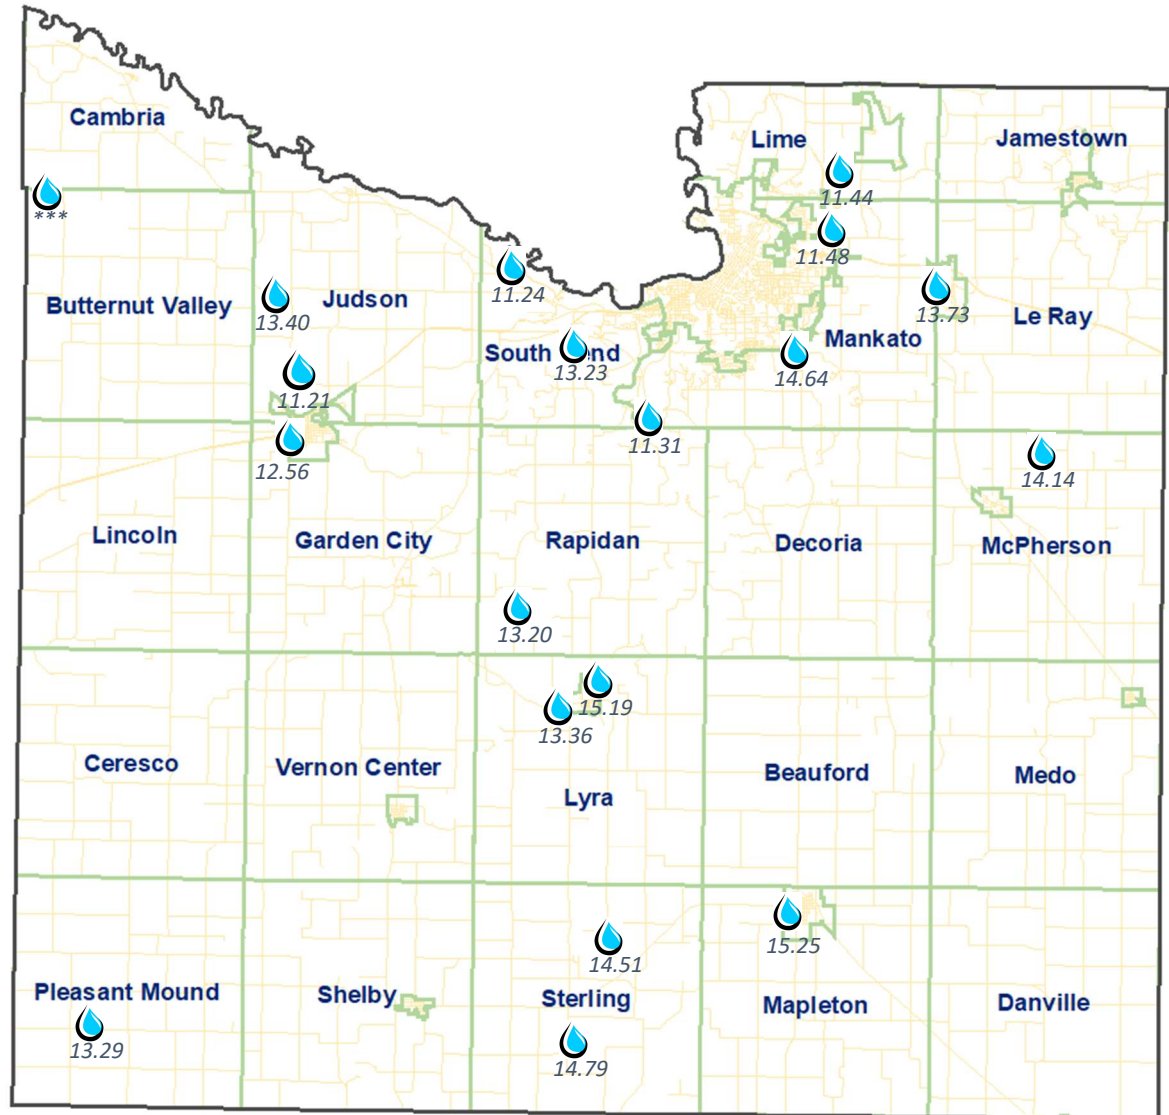

Blue Earth County Rain Gauge Network

June 2024 Report

Legend

-  Reading Site
-  County Boundary
-  Township Boundary
-  Highways

Monthly Averages of Participants

- April – 4.40 inches
- May – 6.76 inches
- June – 13.22 inches
- July –
- August –
- September –
- October –
- **Total Season Average –**

**denotes missing information*