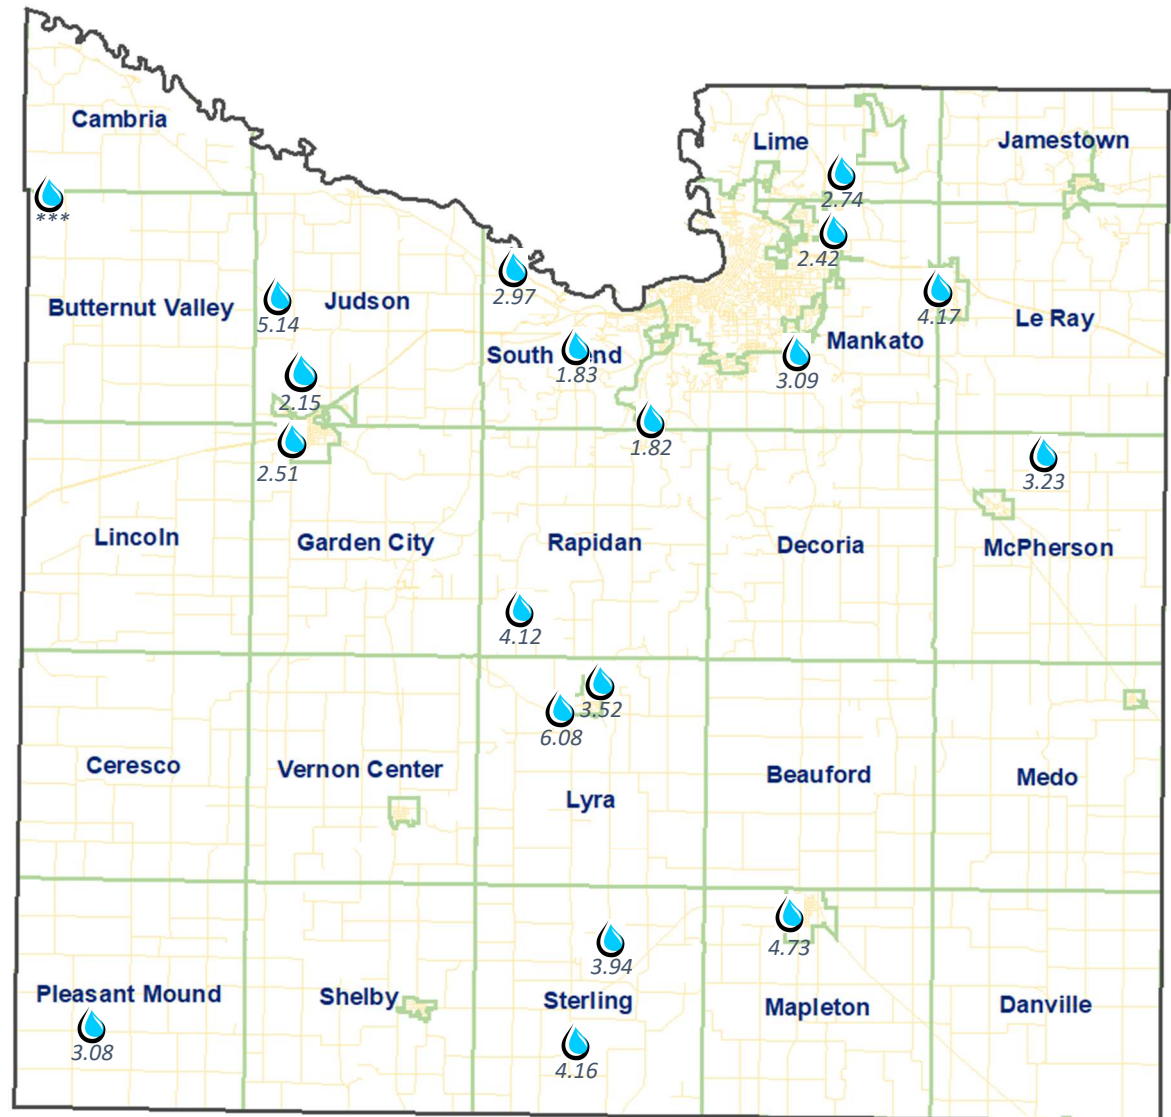

Blue Earth County Rain Gauge Network

July 2024 Report

Legend

- Reading Site
- County Boundary
- Township Boundary
- Highways

Monthly Averages of Participants

- April – 4.40 inches
- May – 6.76 inches
- June – 13.22 inches
- July – 3.43 inches
- August –
- September –
- October –
- **Total Season Average –**

*denotes missing information