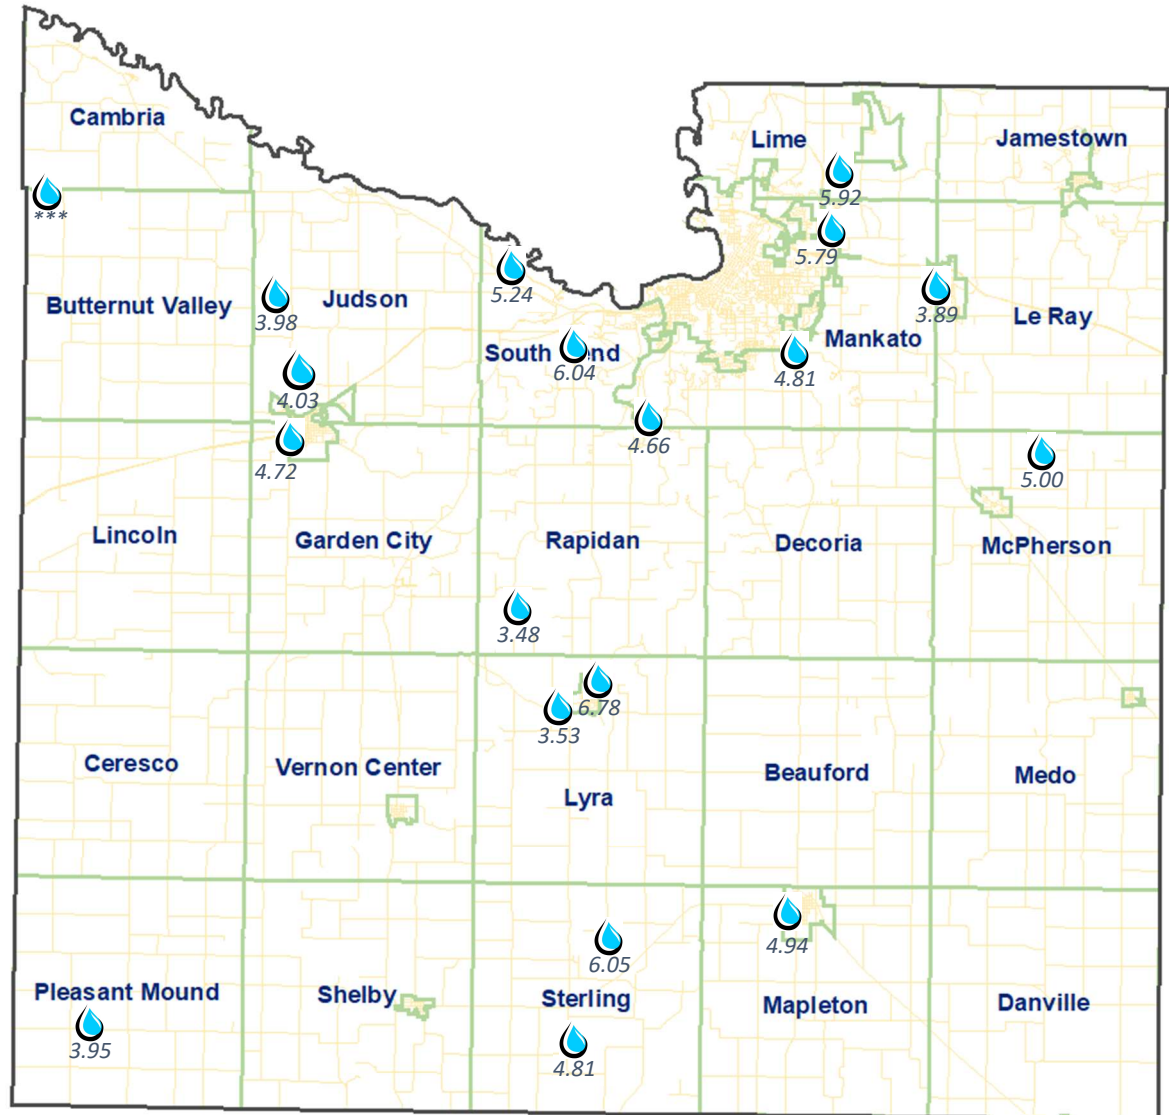

Blue Earth County Rain Gauge Network

August 2024 Report

Legend

-  Reading Site
-  County Boundary
-  Township Boundary
-  Highways

Monthly Averages of Participants

- April – 4.40 inches
- May – 6.76 inches
- June – 13.22 inches
- July – 3.43 inches
- August – 4.87 inches
- September –
- October –
- **Total Season Average –**

**denotes missing information*