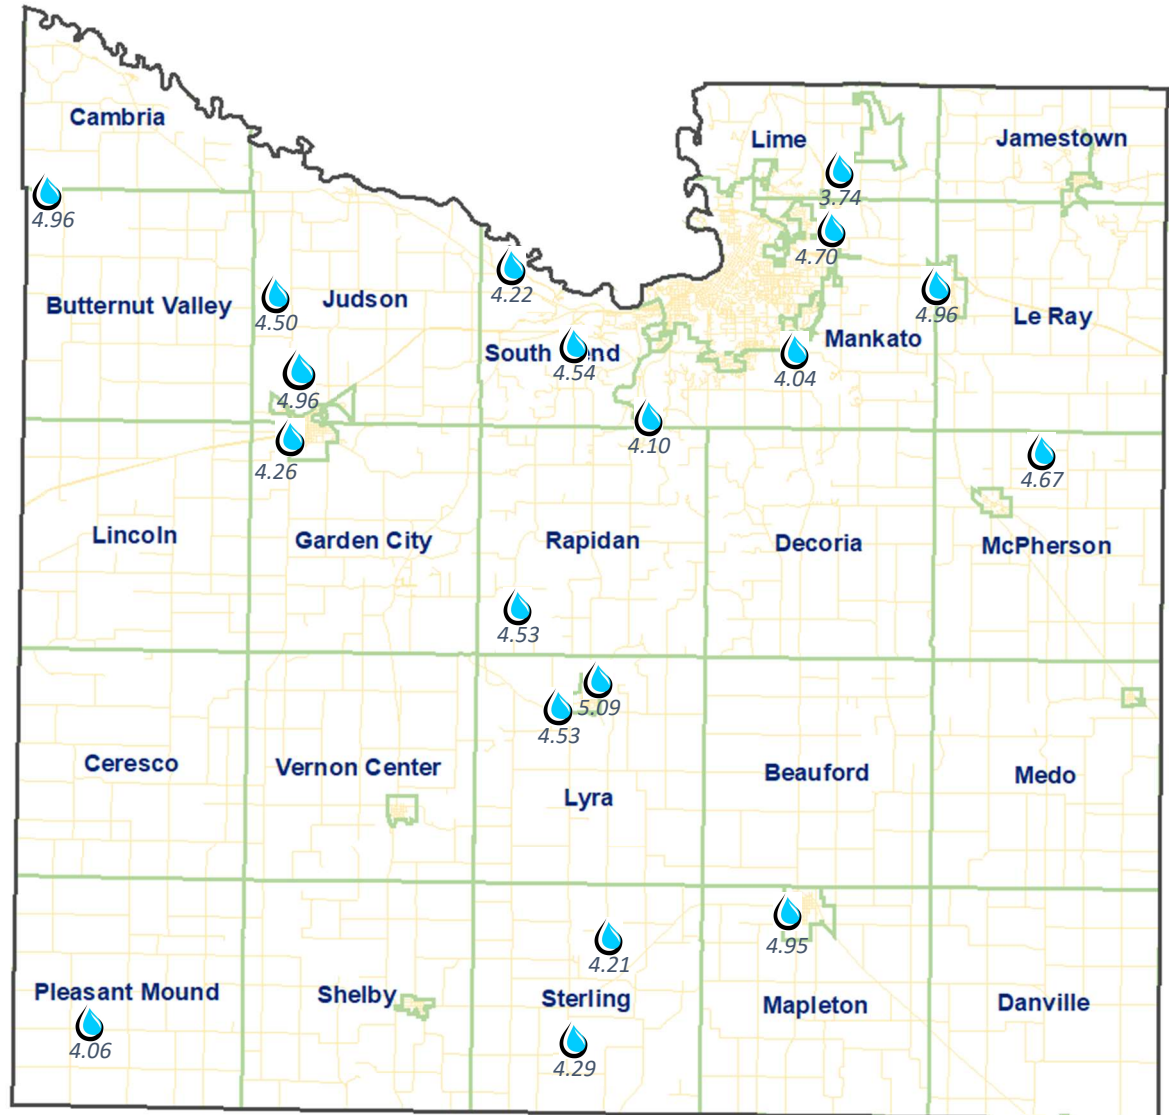

Blue Earth County Rain Gauge Network

April 2024 Report

Legend

-  Reading Site
-  County Boundary
-  Township Boundary
-  Highways

Monthly Averages of Participants

- April – 4.40 inches
- May –
- June –
- July –
- August –
- September –
- October –
- **Total Season Average –**

**denotes missing information*