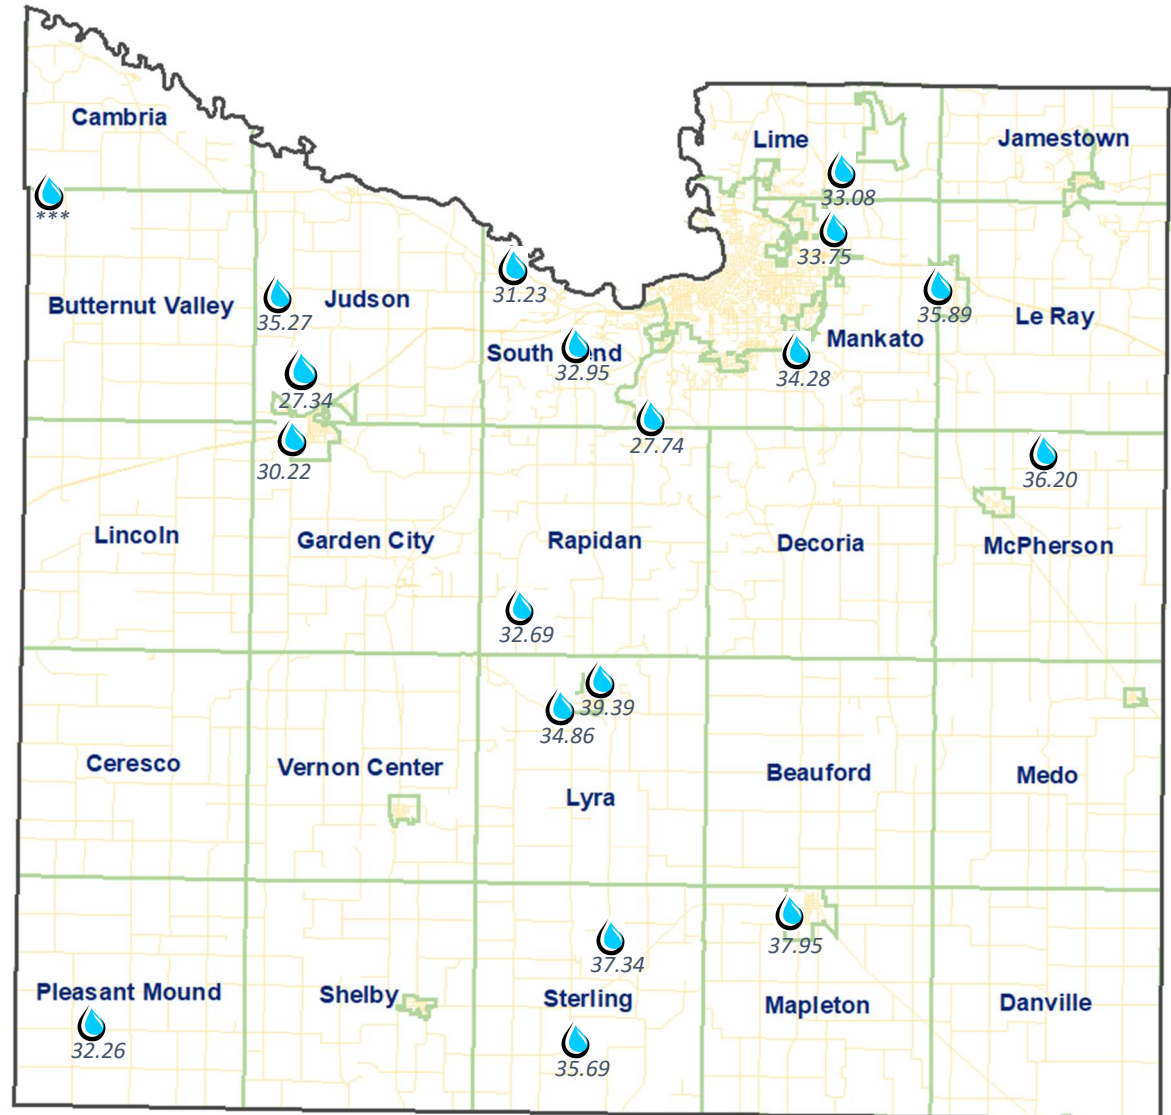

Blue Earth County Rain Gauge Network

2024 Season Total Report

Legend

-  Reading Site
-  County Boundary
-  Township Boundary
-  Highways

Monthly Averages of Participants

- April – 4.40 inches
- May – 6.76 inches
- June – 13.22 inches
- July – 3.43 inches
- August – 4.87 inches
- September – 0.36 inches
- October – 0.80 inches
- **Total Season Average – 32.01 inches**

**denotes missing information*