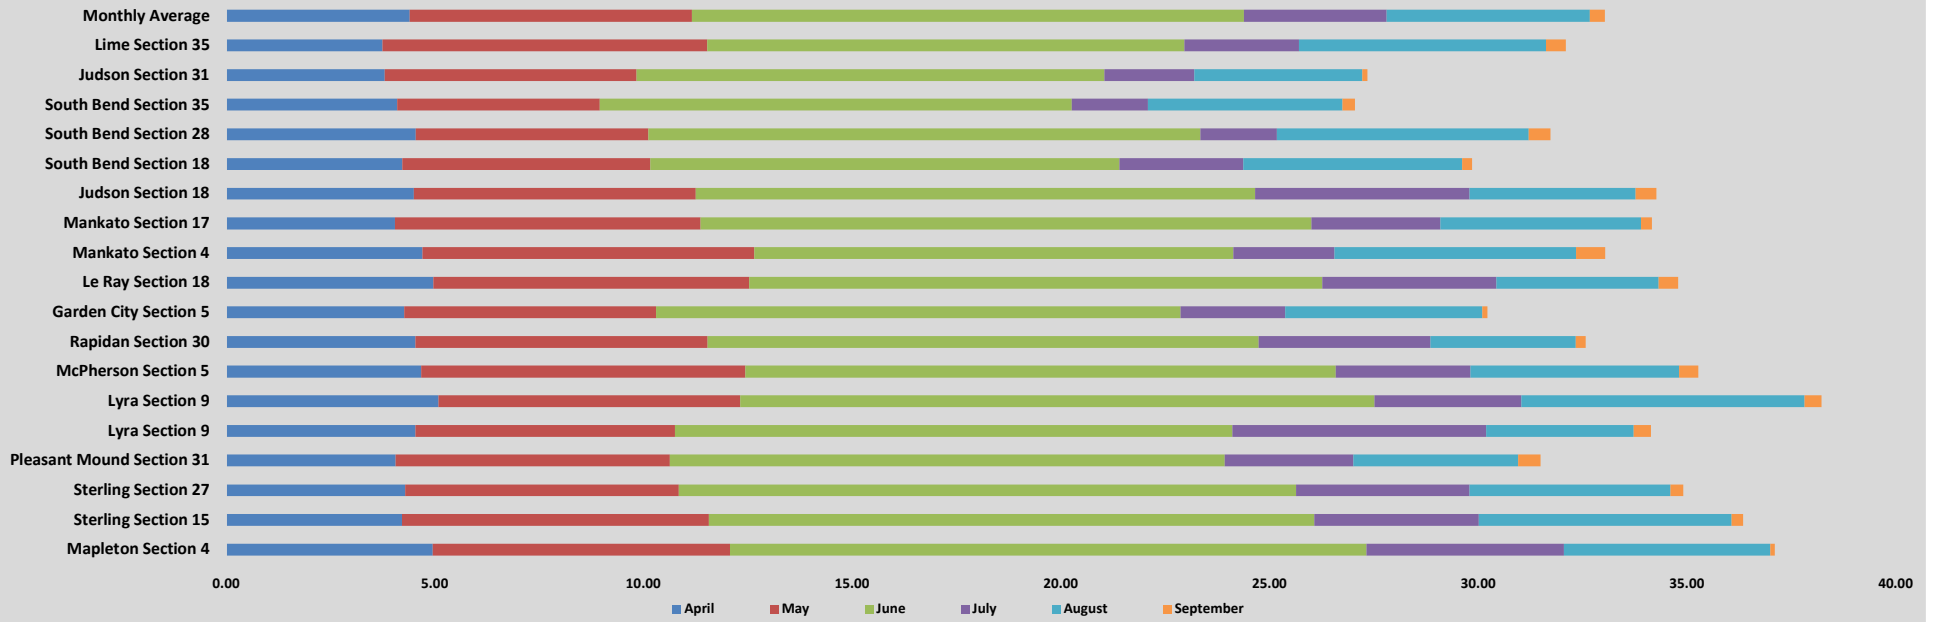

Season Totals

Monthly Average Totals