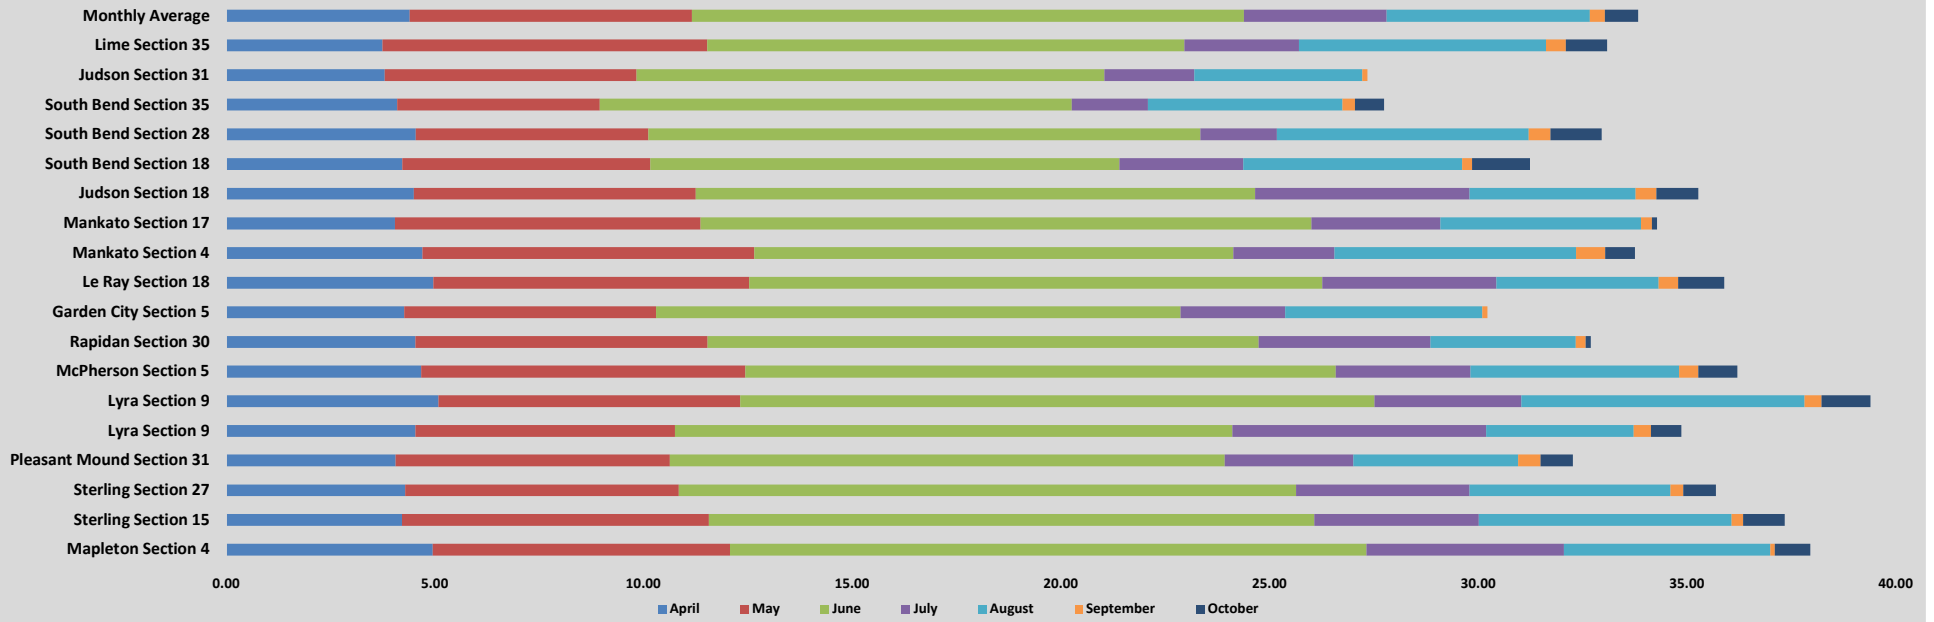

Season Totals

Monthly Average Totals