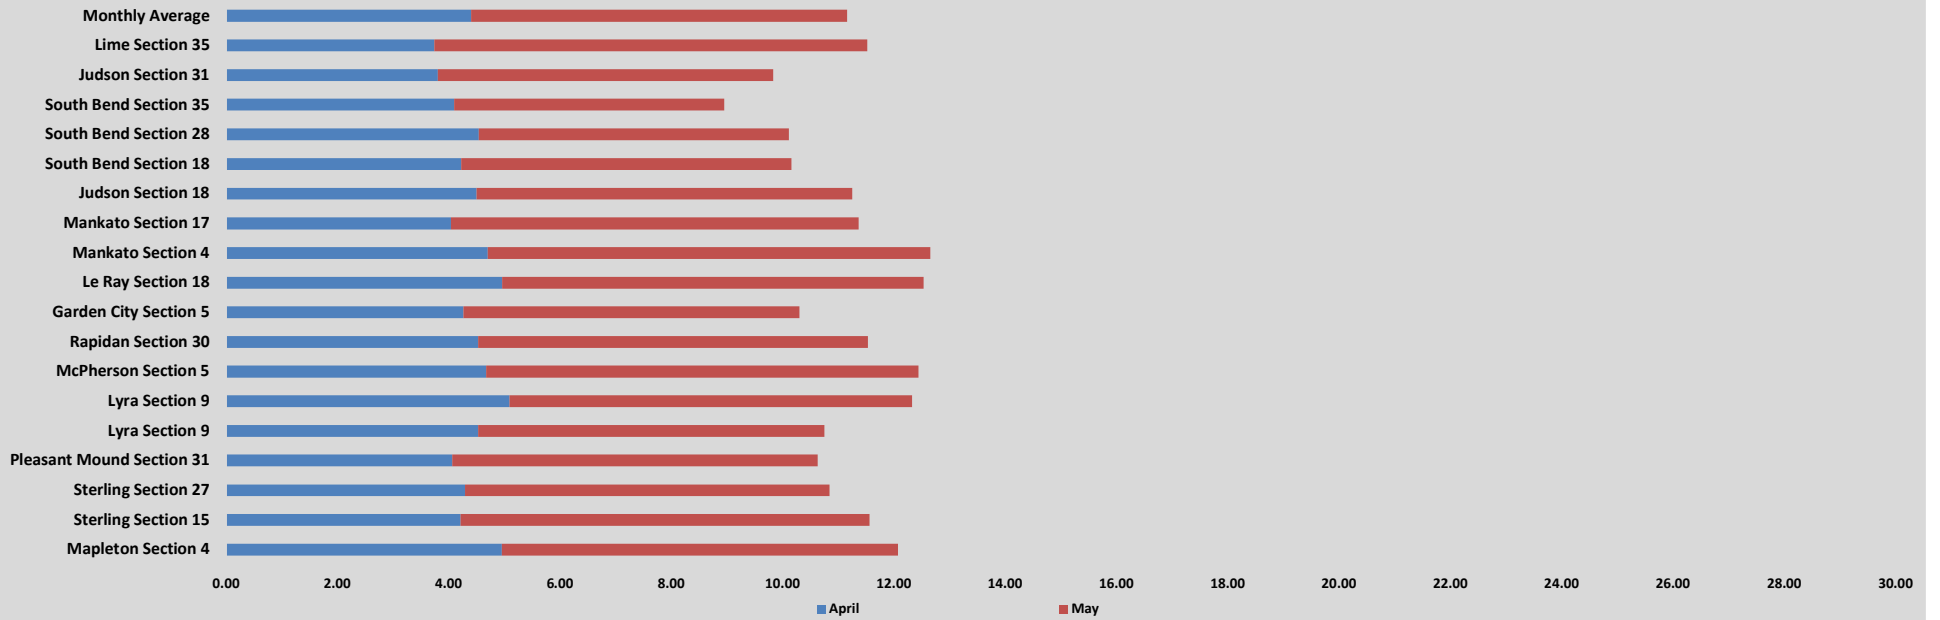

Season Totals

Monthly Average Totals